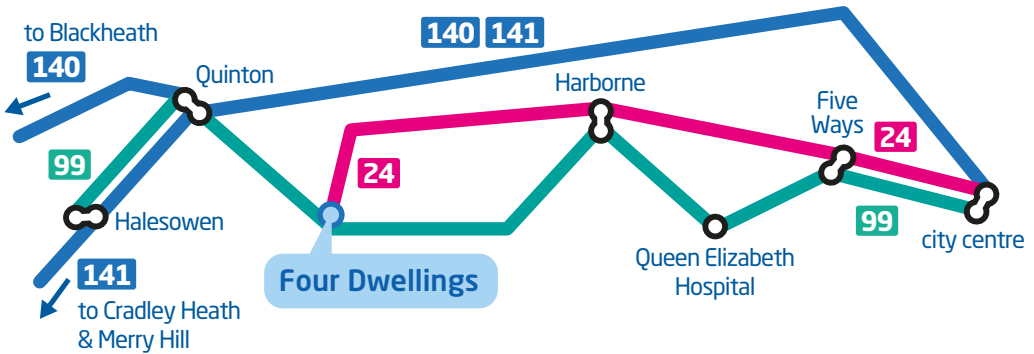

getting to **Four Dwellings** by bus

our services for pupils at **Four Dwellings**:

24 buses up to every 10 minutes for pupils living in city centre | Edgbaston | Harborne | Quinton

99 buses up to every 20 minutes for pupils living in city centre | Edgbaston | Harborne | Quinton | Halesowen

140 buses up to every 30 minutes for pupils living in Dudley | Blackheath | Quinton | Hagley Road | city centre

141 buses up to every 30 minutes for pupils living in Merry Hill | Cradley Heath | Old Hill | Halesowen | Quinton | Hagley Road | city centre