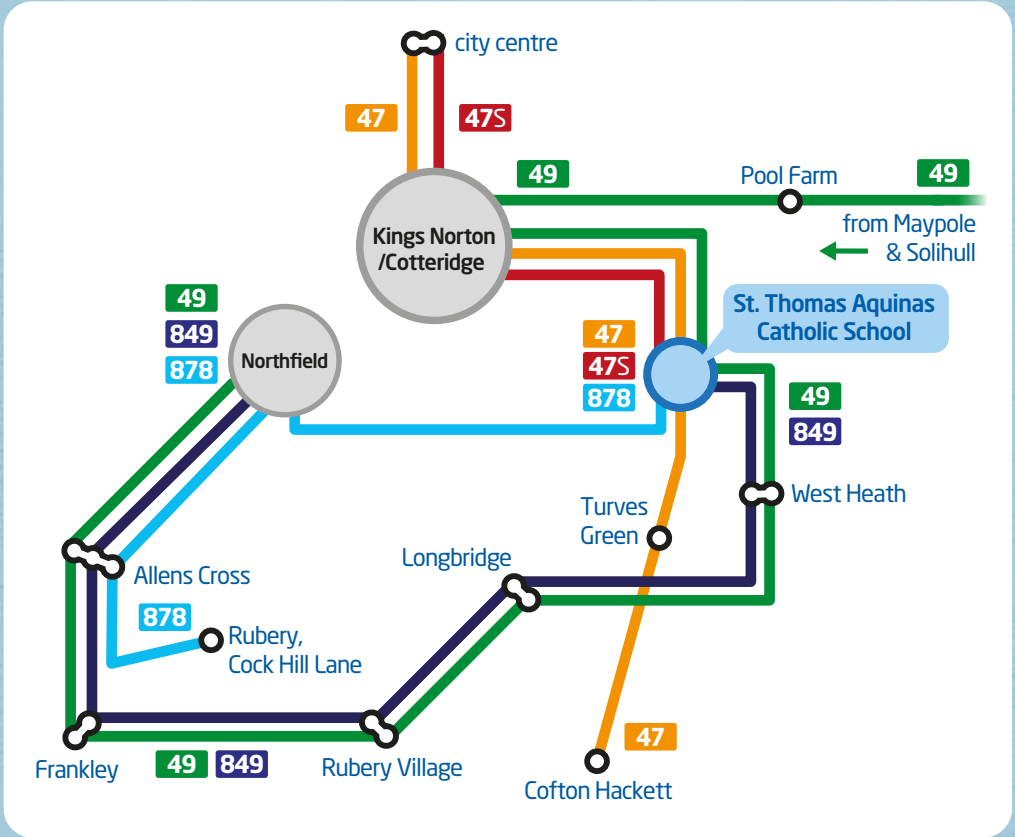

# St. Thomas Aquinas Catholic School by bus

## our services for pupils at St. Thomas Aquinas Catholic School

**47** buses up to every 10 minutes for pupils living in city centre | Cotteridge | Turves Green | Cofton Hackett

**49** buses up to every 30 minutes for pupils living in Solihull | Maypole | Cotteridge | West Heath | Longbridge (up to every 15 mins) Rubery Village | Frankley | Allens Cross | Northfield

**47S** **849** **878** school services for pupils living in

**47S** city centre | Cotteridge (PM only)

**849** Northfield | Allens Cross | Frankley | Rubery Village | Longbridge | West Heath (PM only)

**878** Rubery (Cock Hill Lane) | Allens Cross | Northfield (PM only)