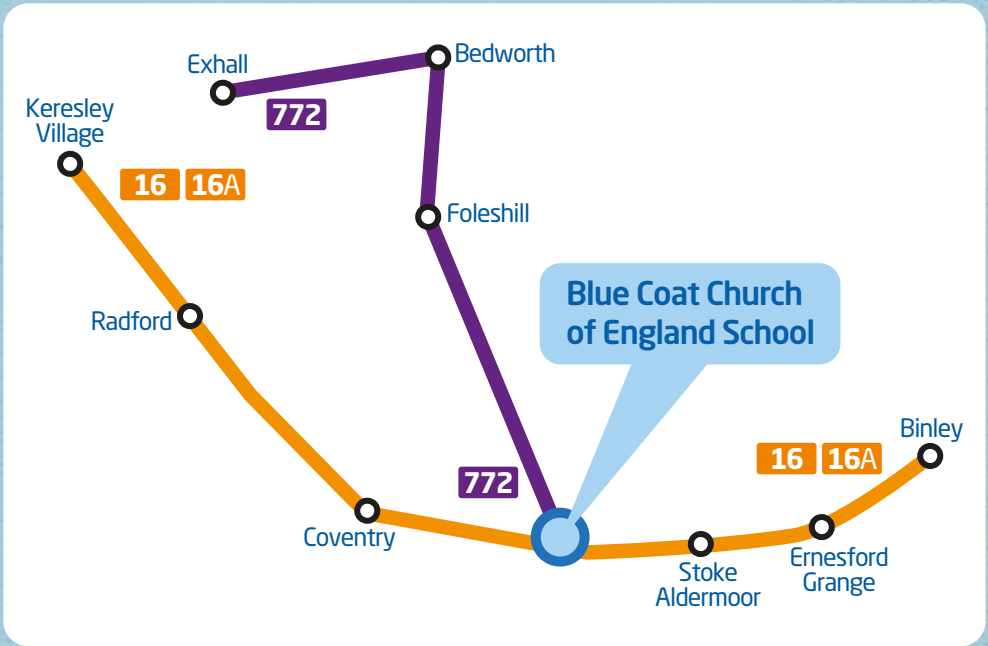

Blue Coat Church of England School by bus

our services for pupils at Blue Coat Church of England School

16 16A buses up to every 10 minutes for pupils living in
Keresley Village | Radford | Coventry | Stoke Aldermoor
Ernesford Grange | Binley

772 school bus for Blue Coat Church of England School
(runs on school days only)

Exhall | Bedworth | Foleshill