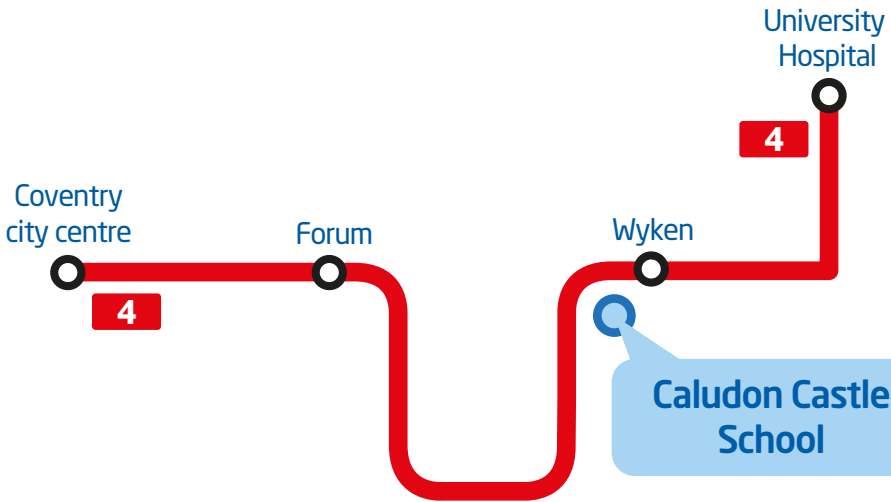

Caludon Castle School by bus

our services for pupils at Caludon Castle School

4 buses up to every 15 minutes for pupils living in
Coventry city centre | Wyken