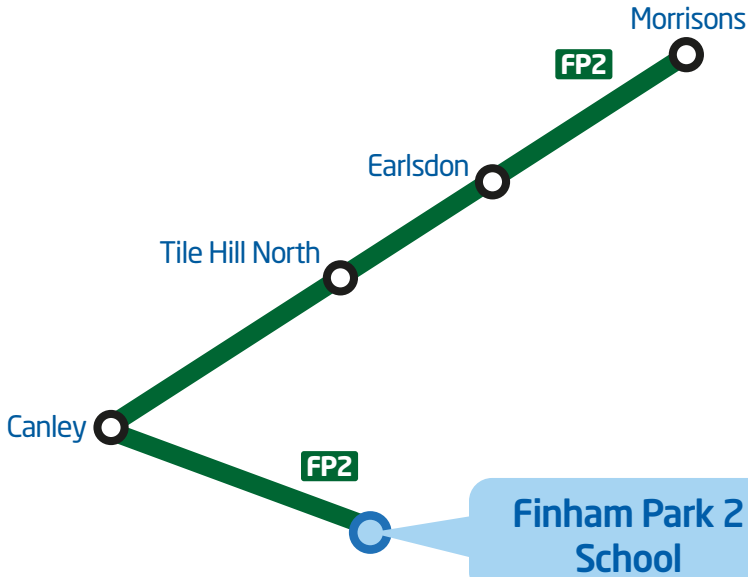

Finham Park 2 School by bus

our service for pupils at Finham Park 2 School

FP2 school bus for Finham Park 2 School
runs in the morning, on school days only