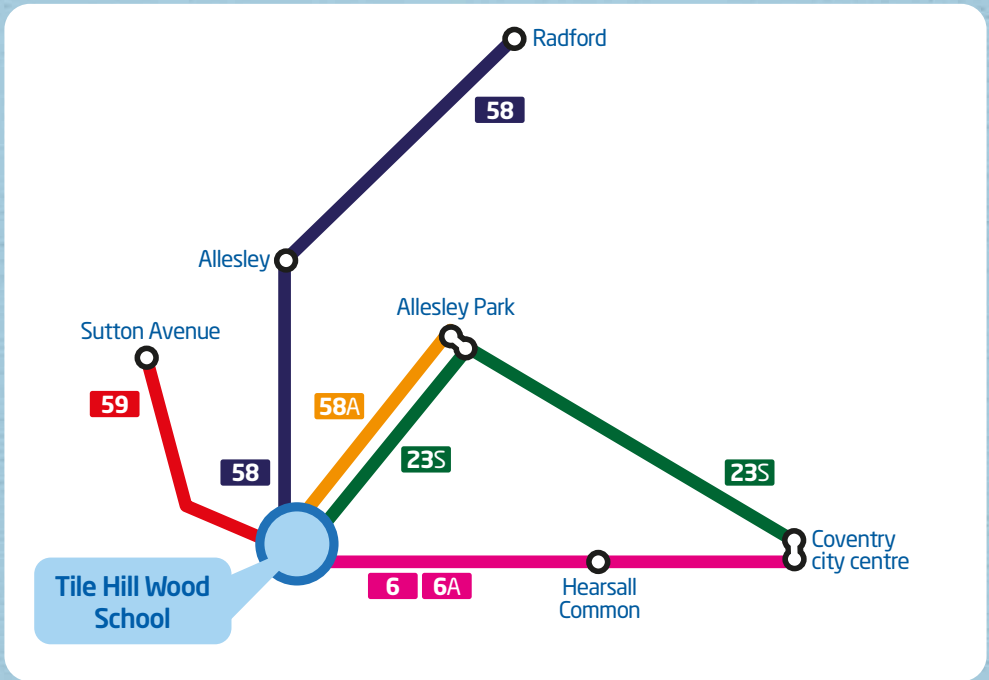

# Tile Hill Wood School by bus

## our services for pupils at Tile Hill Wood School

**6** **6A** buses up to every 10 minutes for pupils living in  
Coventry city centre | Hearsall Common

**23S** school bus for Tile Hill Wood School (runs on school days only)  
Coventry city centre | Allesley Park

**58** school bus for Tile Hill Wood School (runs on school days only)  
Allesley | Radford

**58A** school bus for Tile Hill Wood School (runs on school days only)  
Allesley Park | Tile Hill Wood School

**59** school bus for Tile Hill Wood School (runs on school days only)  
Sutton Avenue | Tile Hill Wood School