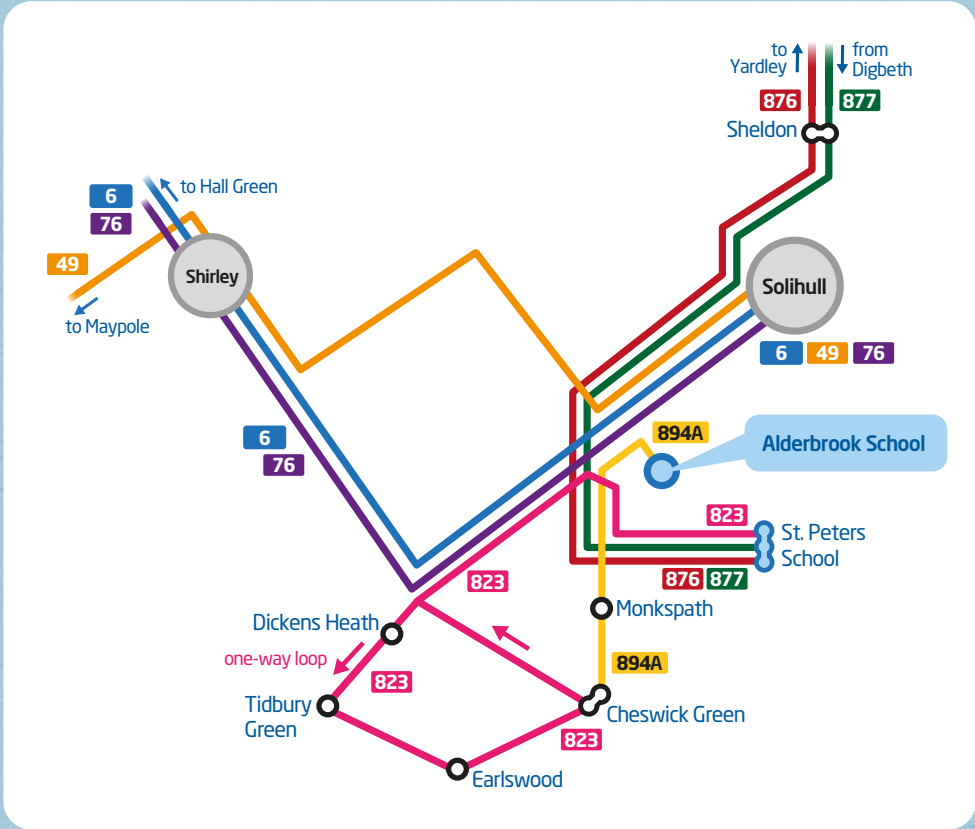

Alderbrook School by bus

our services for pupils at Alderbrook School:

6 buses up to every 6 minutes for pupils living in Birmingham city centre | Sparkbrook | Sparkhill | Hall Green | Shirley | Solihull

49 buses up to every 30 minutes for pupils living in Northfield | Longbridge | West Heath | Kings Norton | Maypole | Solihull Lodge | Shirley Solihull

76 buses up to every 20 minutes for pupils living in Selly Oak | Kings Heath | Yardley Wood | Hall Green | Shirley | Solihull

school services for pupils living in

823 Dickens Heath | Cheswick Green | Tidbury Green | Earlswood

876 Yardley | Sheldon | Old Load Lane

877 Digbeth | Yardley | Sheldon | Load Lane (only 1 morning journey to the schools & no return journey)