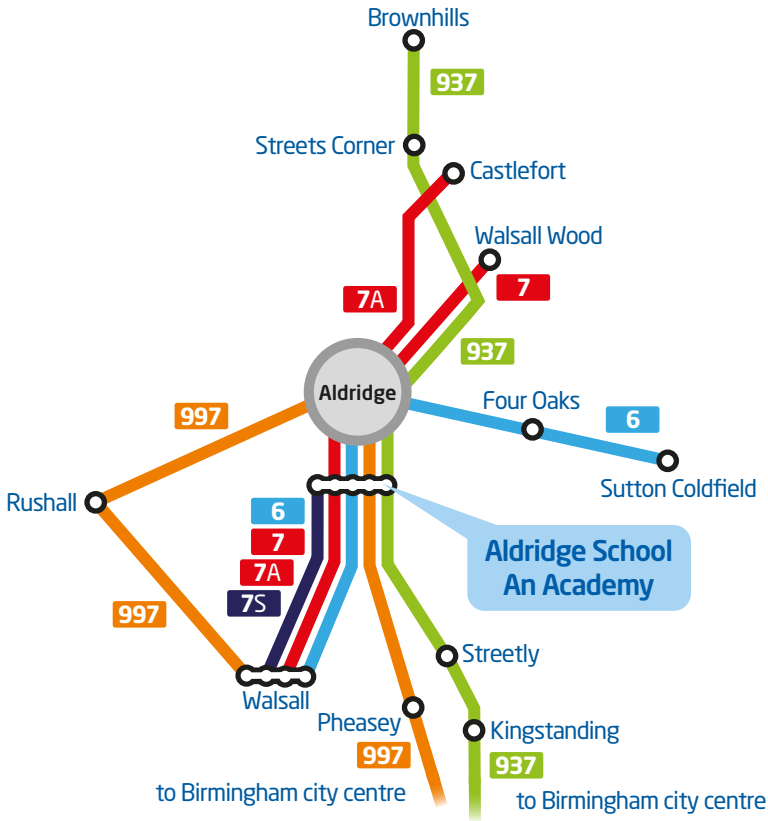

Aldridge School An Academy by bus

our services for pupils at Aldridge School An Academy

6 buses up to every 30 minutes for pupils living in
Walsall | Aldridge | Sutton Coldfield

7 **7A** buses up to every 10-20 minutes for pupils living in
Walsall | Aldridge | Walton Road **7** | Castlefort **7A**

7S school bus for Aldridge School An Academy (runs on school days only)
Walsall | Aldridge School An Academy

937 buses up to every 20 minutes for pupils living in
Birmingham city centre | Kingstanding | Streeuly | Aldridge | Brownhills

997 buses up to every 10-30 minutes for pupils living in
Birmingham city centre | Perry Barr | Pheasey | Aldridge | Walsall