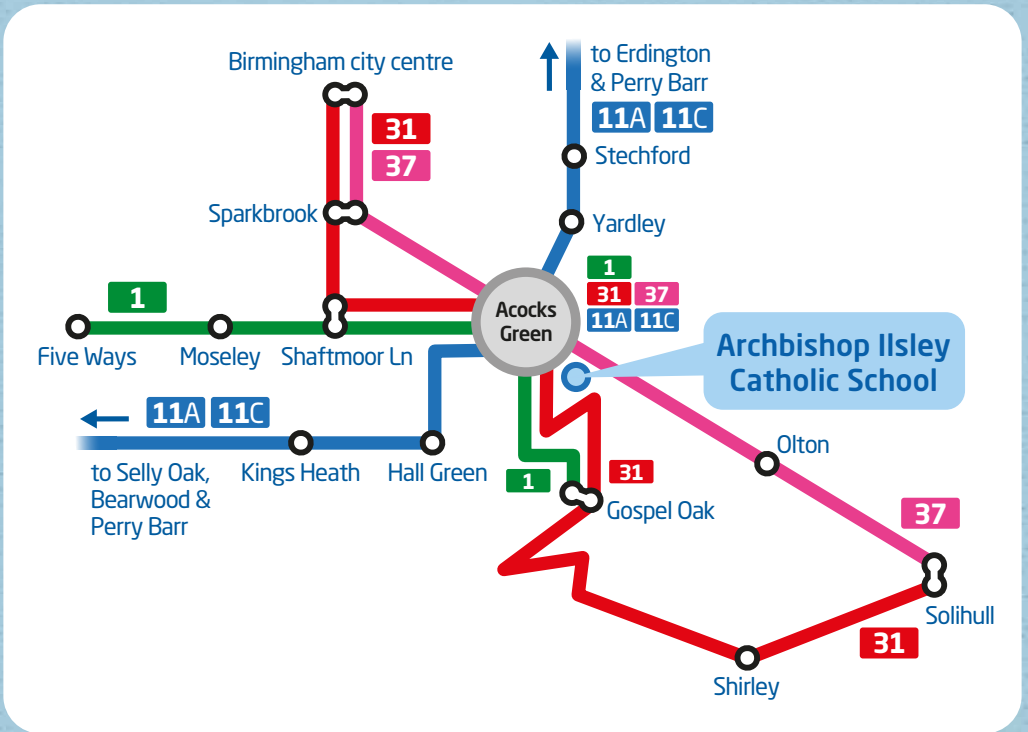

Archbishop Ilsley Catholic School by bus

our services for pupils at Archbishop Ilsley Catholic School

1 buses up to every 10 minutes for pupils living in
Five Ways | Moseley | Wake Green | Acocks Green | Gospel Oak

11A 11C buses up to every 8-9 minutes for pupils living in
Perry Barr | Handsworth | Selly Oak | Kings Heath | Yardley | Stechford | Erdington | Perry Barr **11A**
Perry Barr | Erdington | Stechford | Yardley | Kings Heath | Selly Oak | Handsworth | Perry Barr **11C**

31 buses up to every 20 minutes for pupils living in
Birmingham city centre | Sparkbrook | Sparkhill | Acocks Green | Gospel Oak
Shirley | Solihull

37 buses up to every 6 minutes for pupils living in
Birmingham city centre | Sparkbrook | Greet | Acocks Green | Olton | Solihull