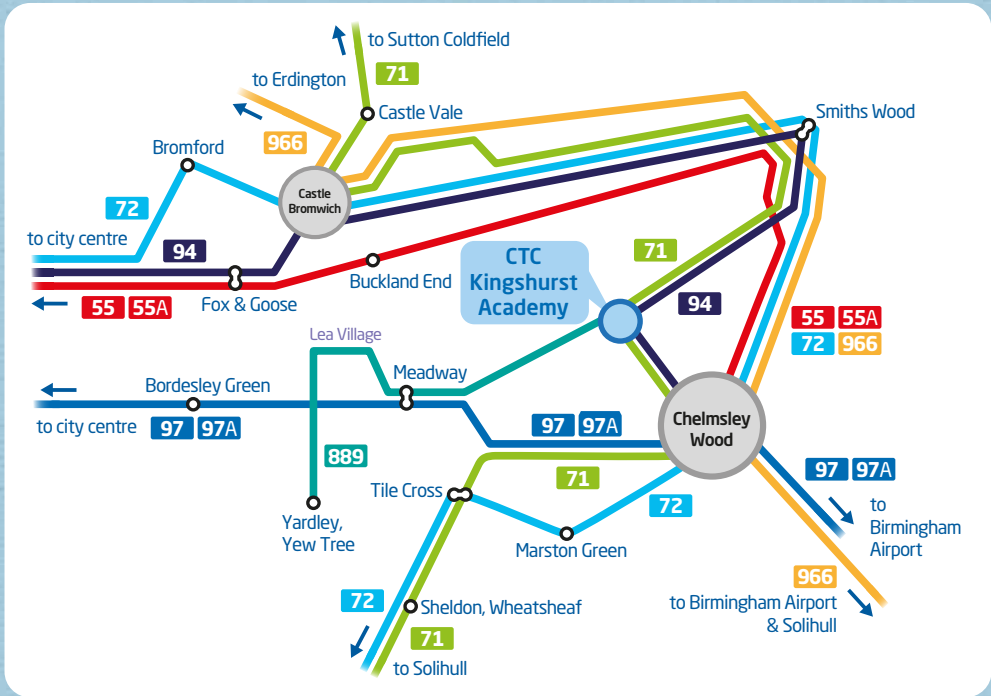

CTC Kingshurst Academy by bus

our services for pupils at CTC Kingshurst Academy

55 55A buses up to every 7-8 minutes for pupils living in city centre | Saltley | Washwood Heath | Kendrick Avenue **55A** | Shard End

71 buses up to every 20 minutes for pupils living in Solihull | Sheldon | Garretts Green | Castle Vale | Sutton Coldfield

72 buses up to every 20 minutes for pupils living in Solihull | Sheldon | Garretts Green | Chelmsley Wood | Castle Bromwich | Bromford city centre

94 buses up to every 7-8 minutes for pupils living in city centre | Saltley | Fox & Goose | Castle Bromwich | Auckland Drive | Chelmsley Wood

97 97A buses up to every 4 minutes for pupils living in city centre | Bordesley Green | The Mackadown | Chelmsley Wood | Helmswood Drive

889 school service for pupils living in (AM - one bus starts from Heartlands Hospital) Yardley (Yew Tree) | Meadway

966 buses up to every 30 minutes for pupils living in Solihull | Chelmsley Wood | Castle Bromwich | Erdington