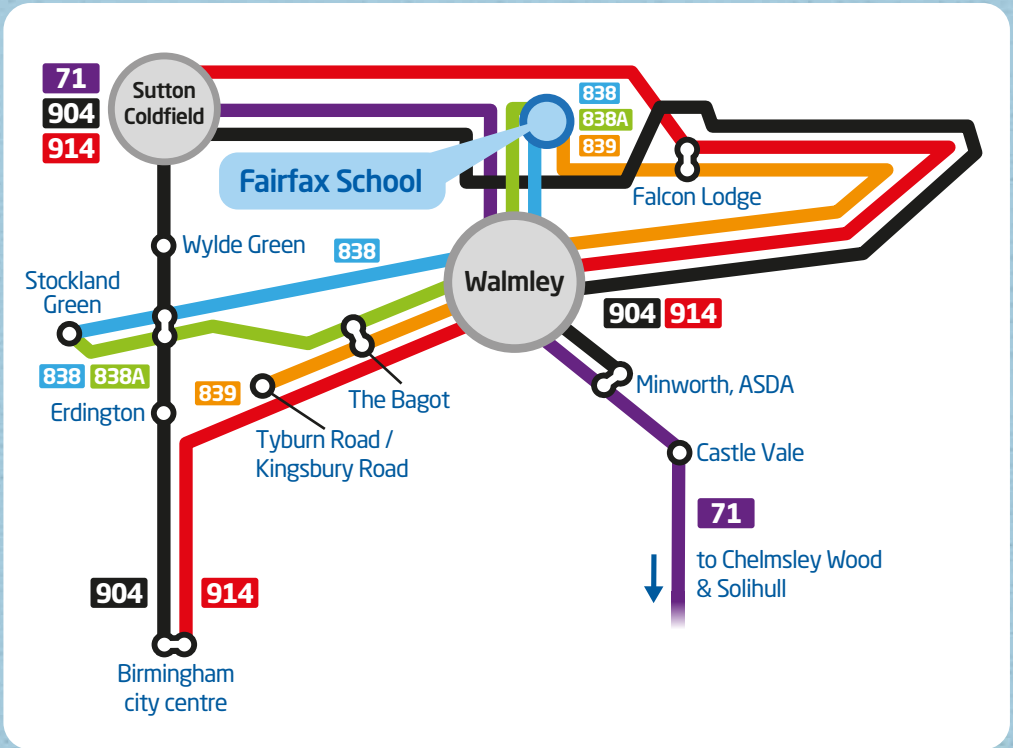

Fairfax School by bus

our services for pupils at Fairfax School

71 buses up to every 20 minutes for pupils living in Sutton Coldfield | Walmley | Castle Vale | Castle Bromwich | Chelmsley Wood Solihull

904 buses up to every 20 minutes for pupils living in Minworth | Walmley | Falcon Lodge | Sutton Coldfield | Wylde Green | Erdington Birmingham city centre

914 buses up to every 20 minutes for pupils living in Sutton Coldfield | Falcon Lodge | Walmley | Pype Hayes | Birmingham city centre

838 838A 839 school services for pupils living in (runs on school days only)

838 838A Stockland Green | The Yenton | Penns Lane **838** | The Bagot **838A** | Walmley

839 Tyburn Road/Kingsbury Road | The Bagot | Walmley | Falcon Lodge