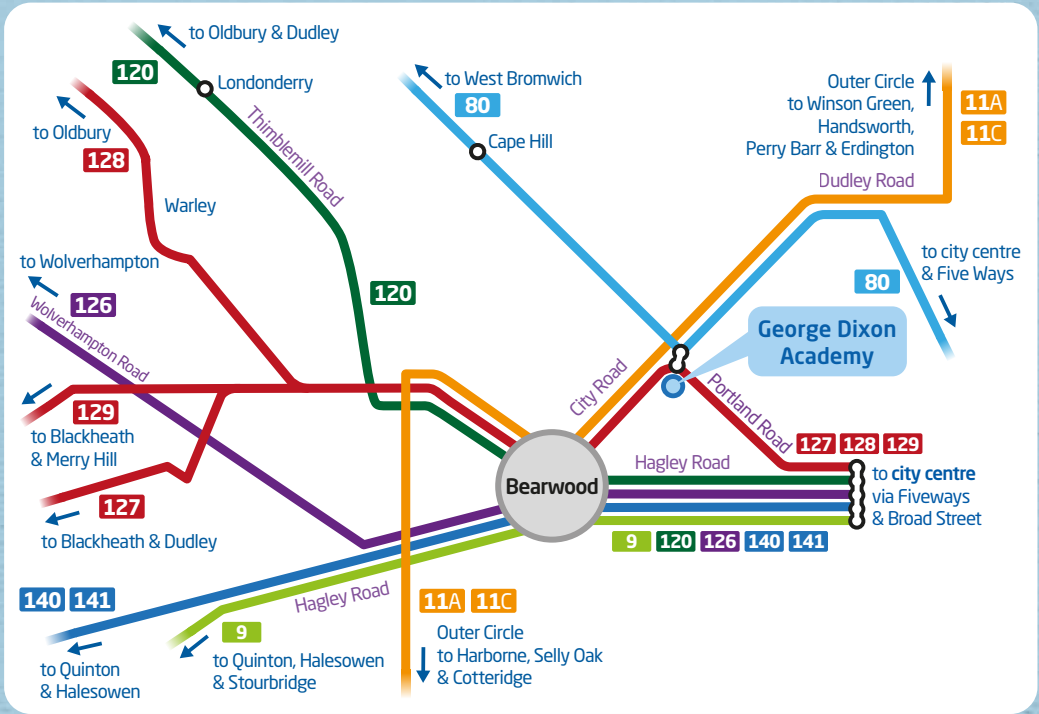

## our services for pupils at George Dixon Academy

**9** buses up to every 5-8 minutes for pupils living in  
Stourbridge | Lye | Halesowen | Quinton | Bearwood | Hagley Road | city centre

**11A 11C** buses up to every 8-9 minutes for pupils living in  
Perry Barr | Bearwood | Cotteridge | Kings Heath | Acocks Green | Erdington | Perry Barr **11A**  
Perry Barr | Erdington | Acocks Green | Kings Heath | Cotteridge | Bearwood | Perry Barr **11C**

**80** buses up to every 10-15 minutes for pupils living in  
West Bromwich | Smethwick | Five Ways | city centre

**120** buses up to every 10 minutes for pupils living in  
Dudley | Oldbury | Langley | Londonderry | Bearwood | city centre

**126** buses up to every 10 minutes for pupils living in  
Wolverhampton | Dudley | Wolverhampton Road | Bearwood | Hagley Road | city centre

**127 128 129** buses up to every 10 minutes (every 30 minutes on each) for pupils living in  
Merry Hill **129** | Oldbury **128** | Blackheath **127 129** | Warley | Bearwood | city centre

**140** buses up to every 30 minutes for pupils living in  
Dudley | Blackheath | Quinton | Hagley Road | city centre

**141** buses up to every 30 minutes for pupils living in  
Merry Hill | Cradley Heath | Old Hill | Halesowen | Quinton | Hagley Road | city centre