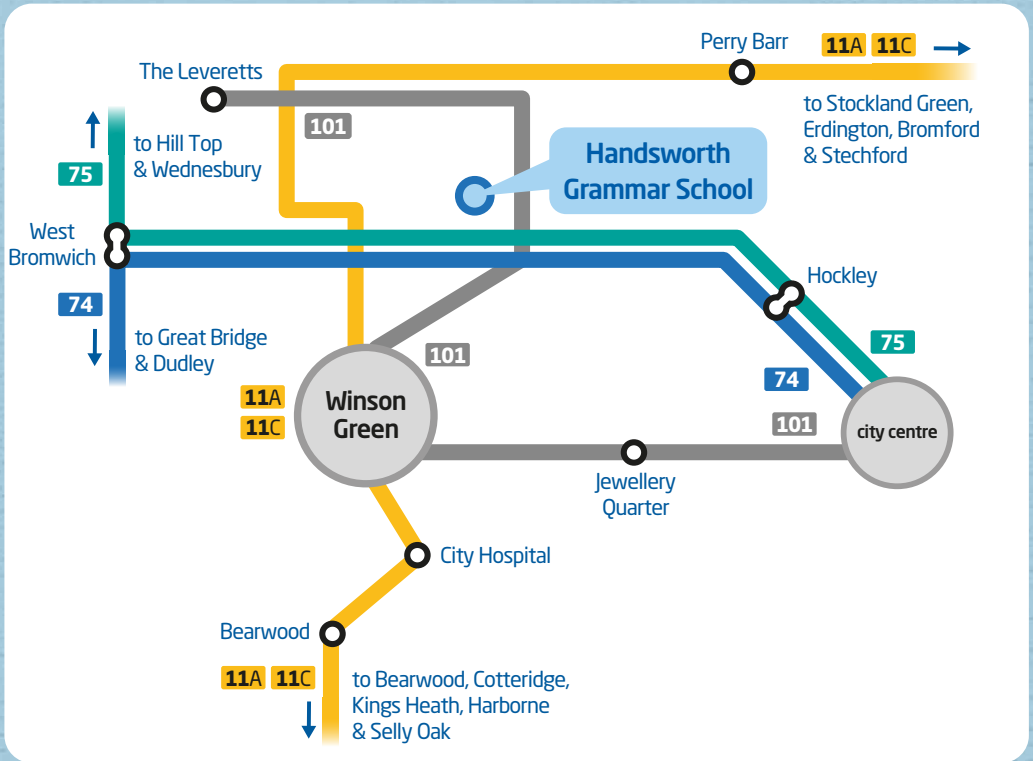

Handsworth Grammar School by bus

our services for pupils at Handsworth Grammar School

11A 11C buses up to every 8 minutes for pupils living in
Perry Barr | Handsworth | Winson Green | Bearwood | Harborne | Selly Oak | Cotteridge
Acocks Green | Erdington | Perry Barr **11A**

Perry Barr | Erdington | Acocks Green | Selly Oak | Harborne | Bearwood | Winson Green
Handsworth | Perry Barr **11C**

74 buses up to every 3 minutes for pupils living in
city centre | Hockley | Handsworth | West Bromwich | Great Bridge | Dudley

75 buses up to every 20 minutes for pupils living in
city centre | Hockley | Handsworth | West Bromwich | Hill Top | Wednesbury

101 buses up to every 10 minutes for pupils living in
city centre | Jewellery Quarter | Winson Green | Handsworth | The Leveretts