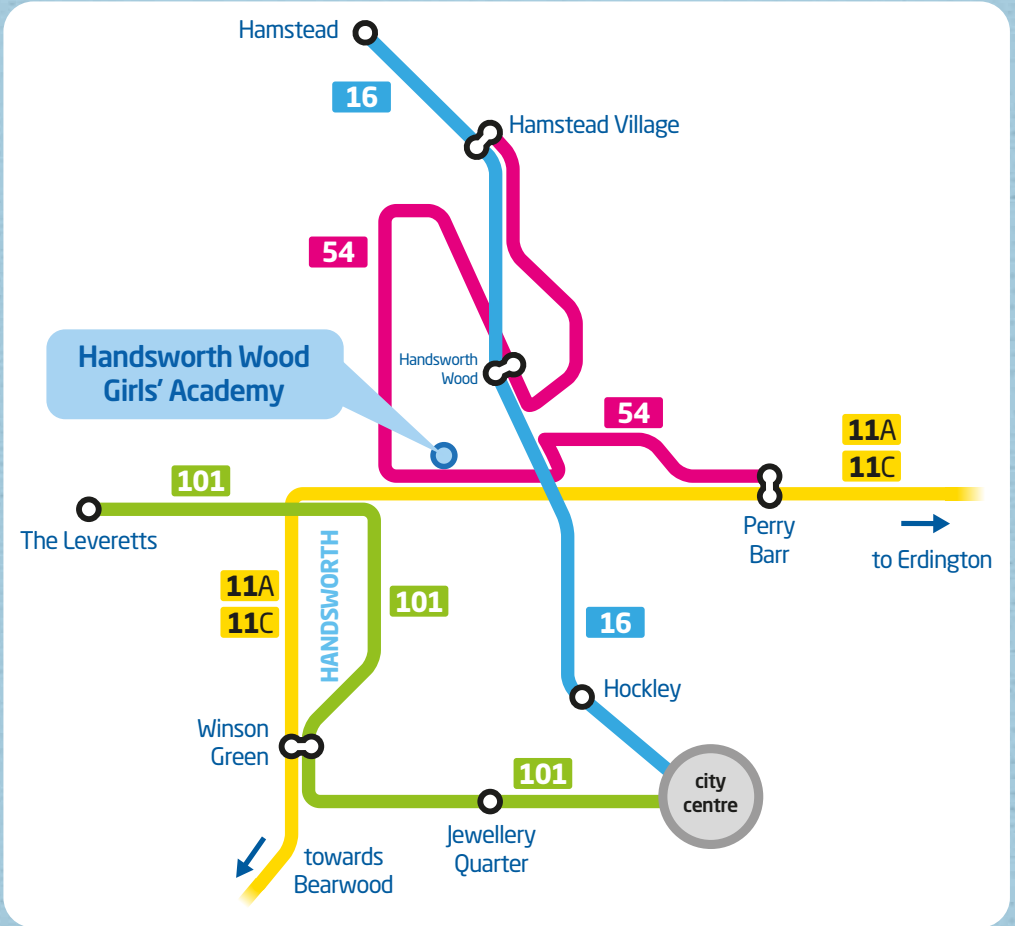

# Handsworth Wood Girls' Academy by bus

## our services for pupils at Handsworth Wood Girls' Academy

**11A 11C** buses up to every 8-9 minutes for pupils living in  
Perry Barr | Bearwood | Cotteridge | Kings Heath | Acocks Green | Erdington | Perry Barr **11A**  
Perry Barr | Erdington | Acocks Green | Kings Heath | Cotteridge | Bearwood | Perry Barr **11C**

**16** buses up to every 6-7 minutes for pupils living in  
city centre | Hockley | Handsworth Wood | Hamstead Village | Hamstead

**54** buses up to every 30 minutes for pupils living in  
Perry Barr | Handsworth Wood | Hamstead

**101** buses up to every 10 minutes for pupils living in  
city centre | Jewellery Quarter | Winson Green | The Leveretts