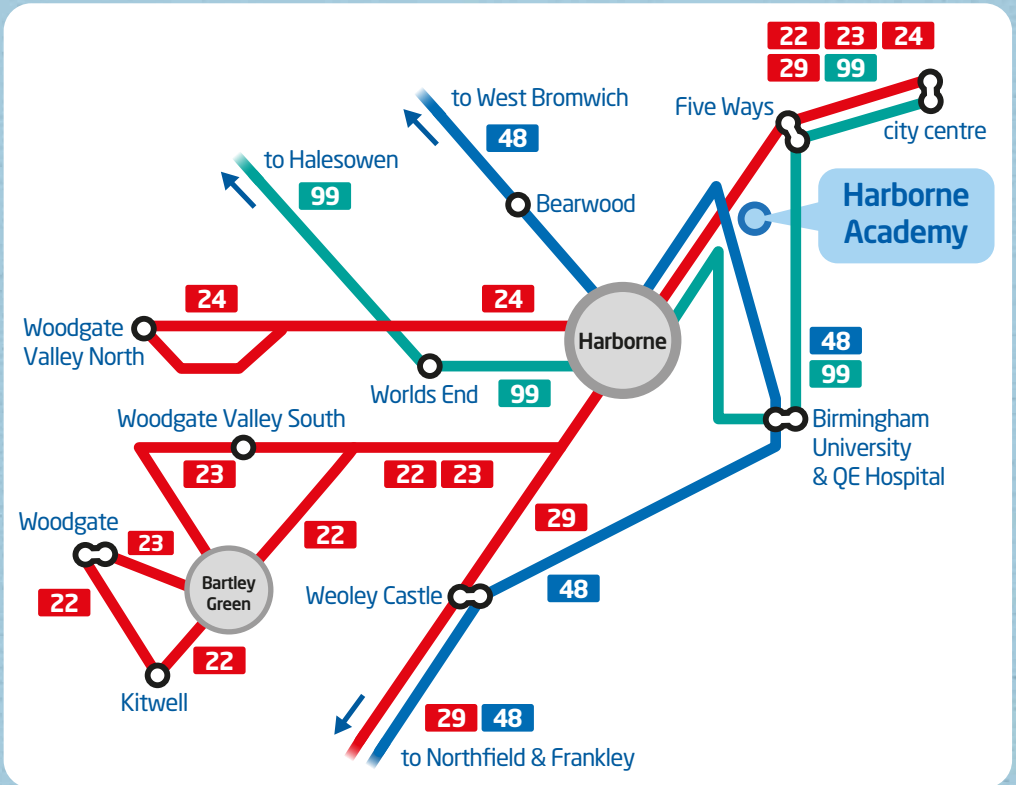

Harborne Academy by bus

our services for pupils at Harborne Academy:

- 22** buses up to every 15 minutes for pupils living in city centre | Harborne | California | Kitwell | Woodgate
- 23** buses up to every 15 minutes for pupils living in city centre | Harborne | California | Woodgate
- 24** buses up to every 10 minutes for pupils living in city centre | Harborne | Woodgate Valley North
- 29** buses up to every 15 minutes for pupils living in city centre | Harborne | California | Weoley Castle | Northfield | (Frankley up to every 30 mins)
- 48** buses up to every 20 minutes for pupils living in West Bromwich | Londonderry | Bearwood | Harborne | Weoley Castle | Northfield
- 99** buses up to every 20 minutes for pupils living in city centre | Harborne | Worlds End | Quinton | Halesowen