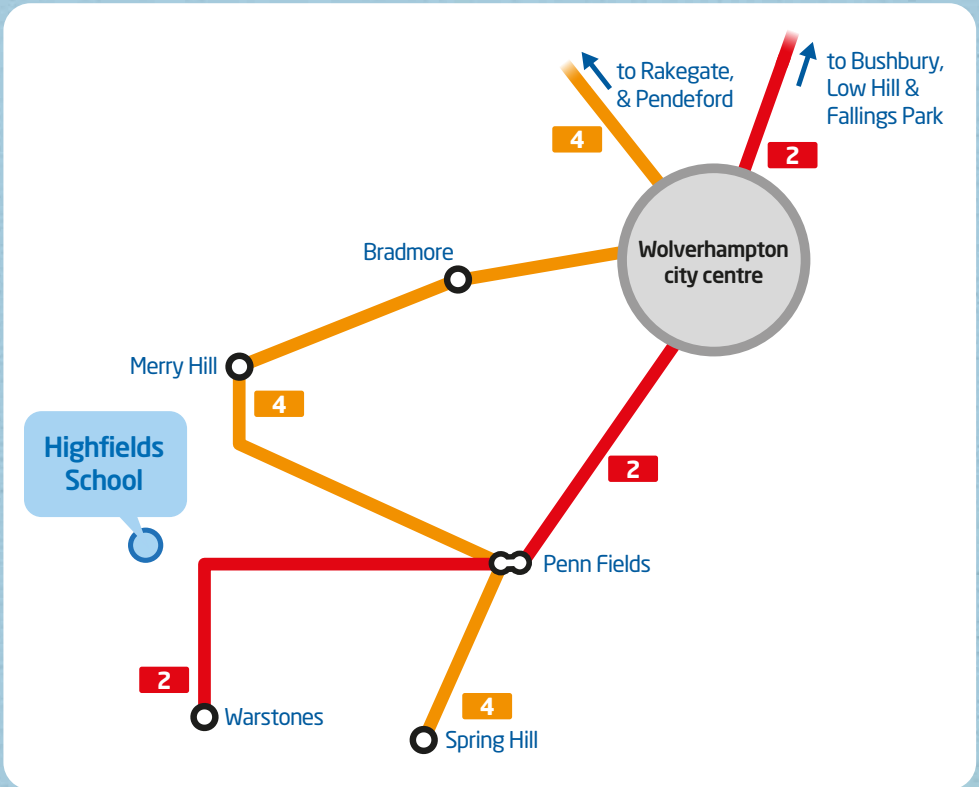

# Highfields School by bus

## our services for pupils at Highfields School:

**2** buses up to every 8 minutes for pupils living in  
Bushbury | Low Hill | Fallings Park | Wolverhampton city centre  
Penn Fields | Warstones

**4** buses up to every 15 minutes for pupils living in  
Pendeford | Rakegate | Wolverhampton city centre | Bradmore  
Merry Hill | Spring Hill

**712** PM journey departing from Highfields School at 15:25  
Highfields School to Wolverhampton Art Gallery