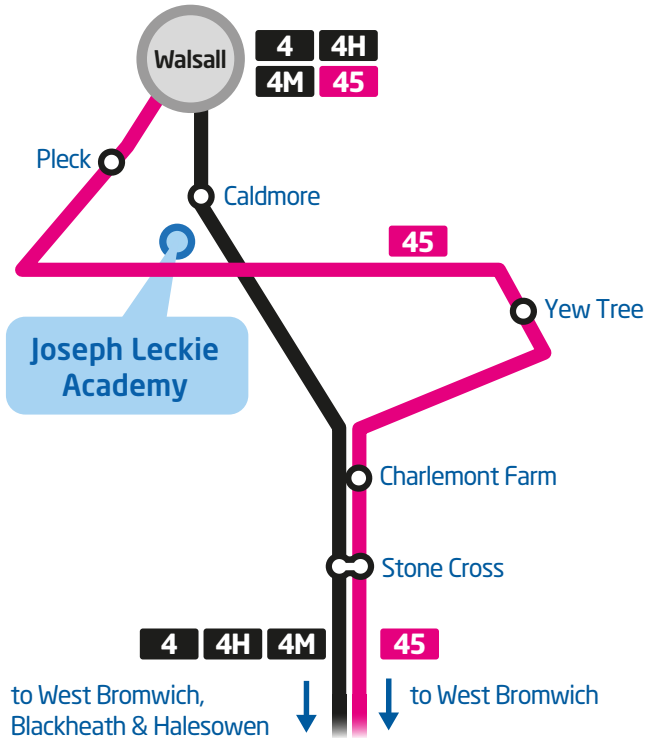

Joseph Leckie Academy by bus

our services for pupils at Joseph Leckie Academy:

4 4H 4M buses up to every 6 minutes for pupils living in

Walsall | Caldmore | Stone Cross | West Bromwich | Oldbury | Blackheath **4**

Walsall | Caldmore | Stone Cross | West Bromwich | Oldbury | Blackheath | Halesowen **4H**

Walsall | Caldmore | Stone Cross | West Bromwich | Oldbury | Blackheath

Cradley Heath | Merry Hill **4M**

45 buses up to every 15 minutes for pupils living in

Walsall | Pleck | Yew Tree | Charlemont Farm | Stone Cross | West Bromwich