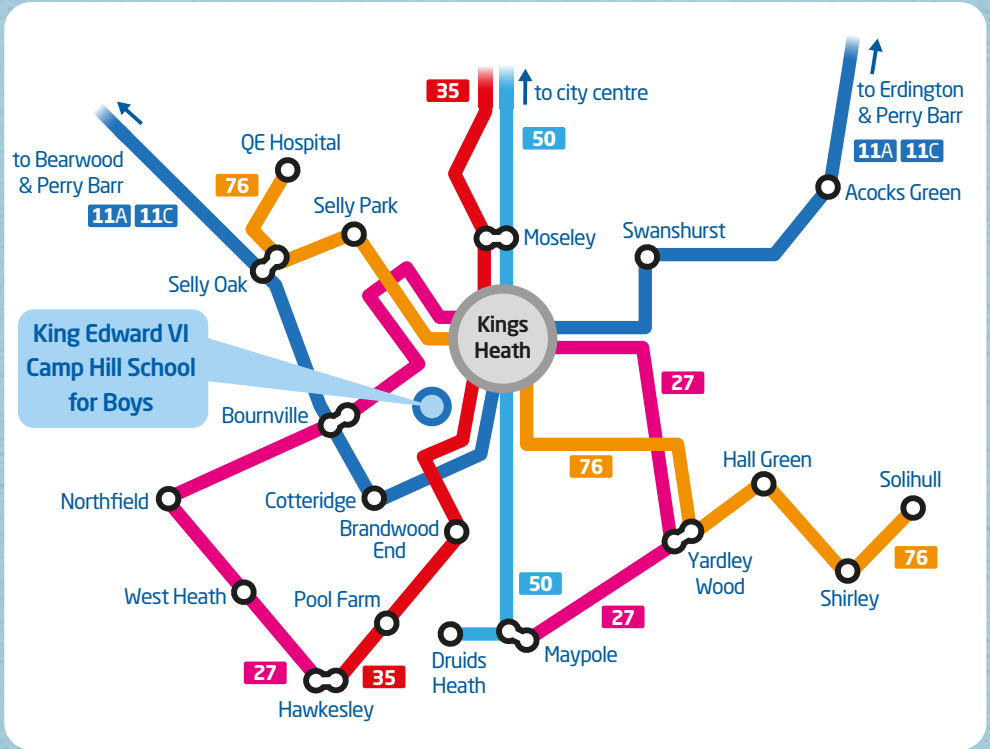

King Edward VI Camp Hill School for Boys by bus

our services for pupils at King Edward VI Camp Hill School for Boys

11A 11C buses up to every 8-9 minutes for pupils living in

Perry Barr | Bearwood | Cotteridge | Kings Heath | Acocks Green | Erdington | Perry Barr **11A**
Perry Barr | Erdington | Acocks Green | Kings Heath | Selly Oak | Handsworth | Perry Barr **11C**

27 buses up to every 20 minutes for pupils living in

Maypole | Yardley Wood | Kings Heath | Stirchley | Bournville | Northfield | West Heath | Hawkesley

35 buses up to every 10 minutes for pupils living in

city centre | Moseley | Kings Heath | Brandwood End | Pool Farm | Hawkesley

50 buses up to every 4-5 minutes for pupils living in

city centre | Moseley | Kings Heath | Alcester Lanes End | Maypole | Druids Heath

76 buses up to every 20 minutes for pupils living in

Solihull | Shirley | Hall Green | Yardley Wood | Kings Heath | Selly Oak