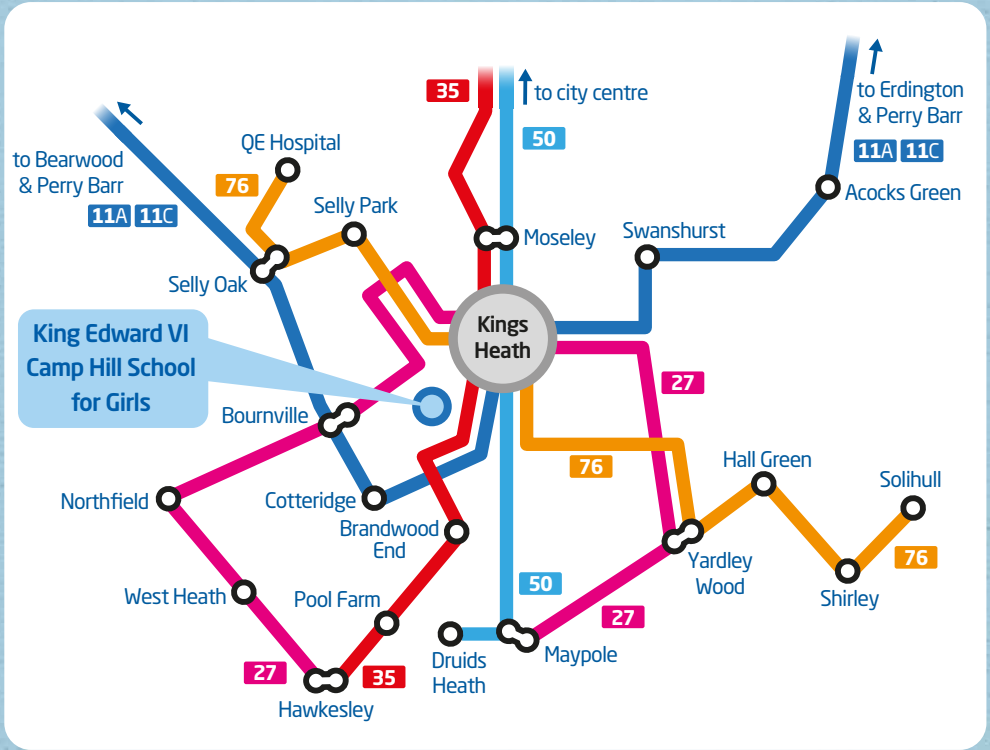

## our services for pupils at King Edward VI Camp Hill School for Girls

**11A 11C** buses up to every 8-9 minutes for pupils living in

Perry Barr | Bearwood | Cotteridge | Kings Heath | Acocks Green | Erdington | Perry Barr **11A**  
 Perry Barr | Erdington | Acocks Green | Kings Heath | Selly Oak | Handsworth | Perry Barr **11C**

**27** buses up to every 20 minutes for pupils living in

Maypole | Yardley Wood | Kings Heath | Stirchley | Bournville | Northfield | West Heath | Hawkesley

**35** buses up to every 10 minutes for pupils living in

city centre | Moseley | Kings Heath | Brandwood End | Pool Farm | Hawkesley

**50** buses up to every 4-5 minutes for pupils living in

city centre | Moseley | Kings Heath | Alcester Lanes End | Maypole | Druids Heath

**76** buses up to every 20 minutes for pupils living in

Solihull | Shirley | Hall Green | Yardley Wood | Kings Heath | Selly Oak