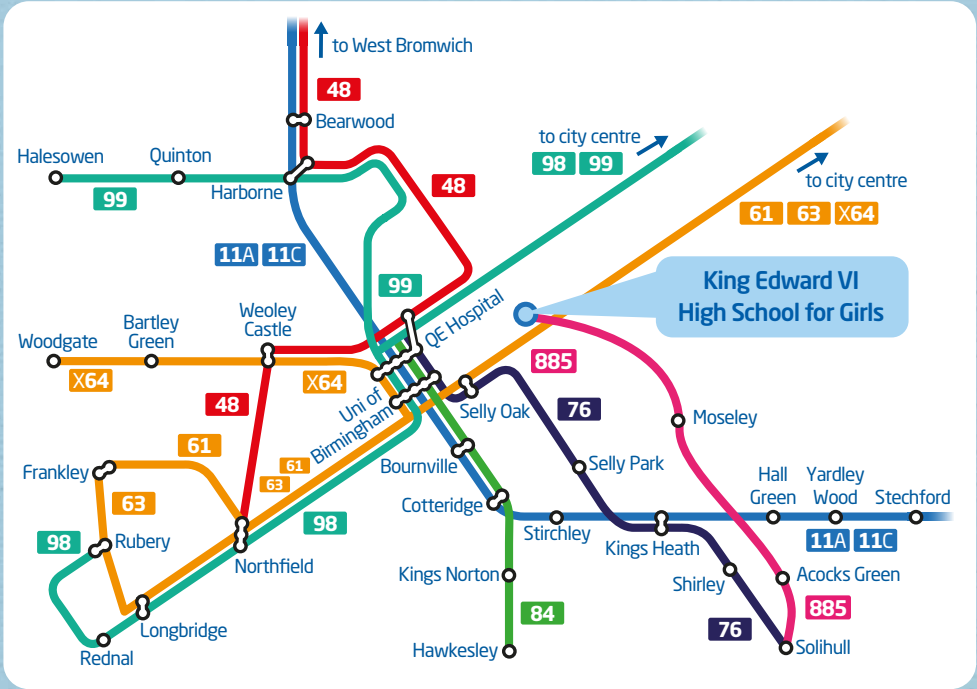

King Edward VI High School for Girls by bus

our services for pupils at King Edward VI High School for Girls

11A 11C buses up to every 8-9 minutes for pupils living in

Perry Barr | Bearwood | Cotteridge | Kings Heath | Acocks Green | Erdington | Perry Barr **11A**

Perry Barr | Erdington | Acocks Green | Kings Heath | Cotteridge | Bearwood | Perry Barr **11C**

48 buses up to every 20 minutes for pupils living in

Northfield | Weoley Castle | Harborne | Bearwood | Smethwick | West Bromwich

Selly Park | Kings Heath | Yardley Wood | Hall Green | Shirley | Solihull

84 buses up to every 60 minutes for pupils living in

Selly Oak | Bournville | Cotteridge | Kings Norton | Hawkesley

98 buses up to every 20 minutes for pupils living in

city centre | Selly Oak | Northfield | Longbridge | Rubery

99 buses up to every 20 minutes for pupils living in

city centre | Edgbaston | Harborne | Quinton | Halesowen

X64 buses up to every 20 minutes for pupils living in