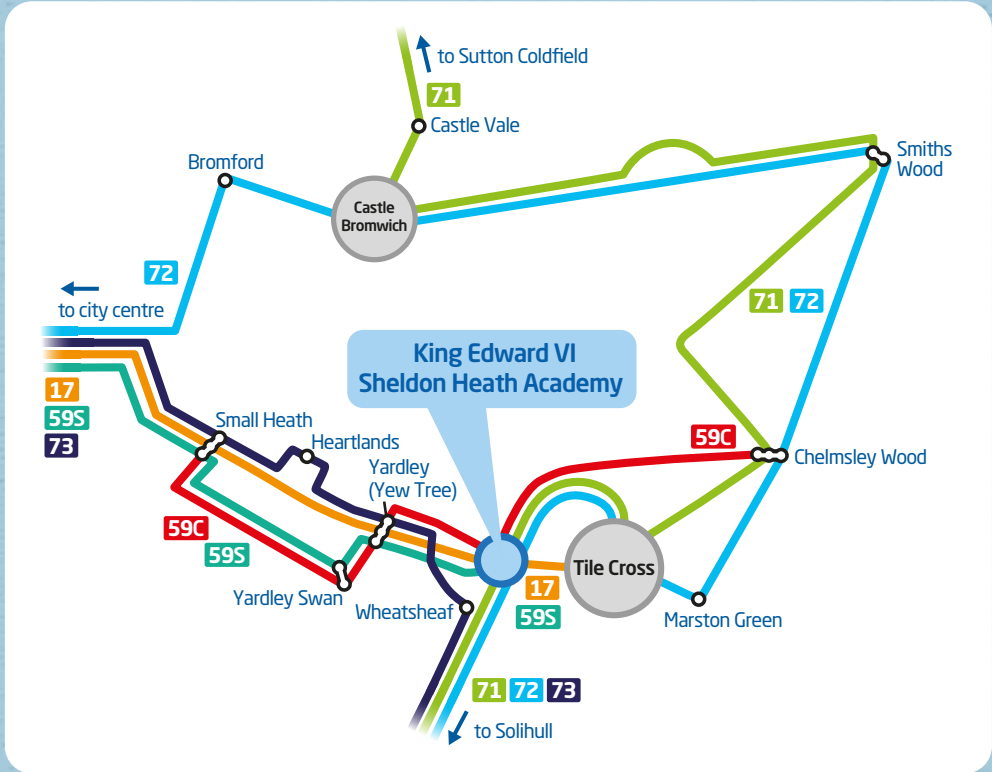

King Edward VI Sheldon Heath Academy by bus

our services for pupils at King Edward VI Sheldon Heath Academy

17 buses up to every 6-8 minutes for pupils living in city centre | Hob Moor Road | Garretts Green | The Radleys | Tile Cross

17S (served in PM) Garretts Green | Hob Moor Road | city centre

59C **59S** school services for pupils living in

59C (served in the AM) Small Heath | Chelmsley Wood

59S (served in PM) King Edward VI Sheldon Heath Academy | city centre

71 buses up to every 15 minutes for pupils living in Solihull | Garretts Green | Castle Vale | Sutton Coldfield

72 buses up to every 30 minutes for pupils living in Solihull | Marston Green | Chelmsley Wood | Castle Bromwich | Bromford | city centre

73 buses up to every 30 minutes for pupils living in city centre | Yardley (Yew Tree) | Sheldon (Wheatshaeaf) | Solihull