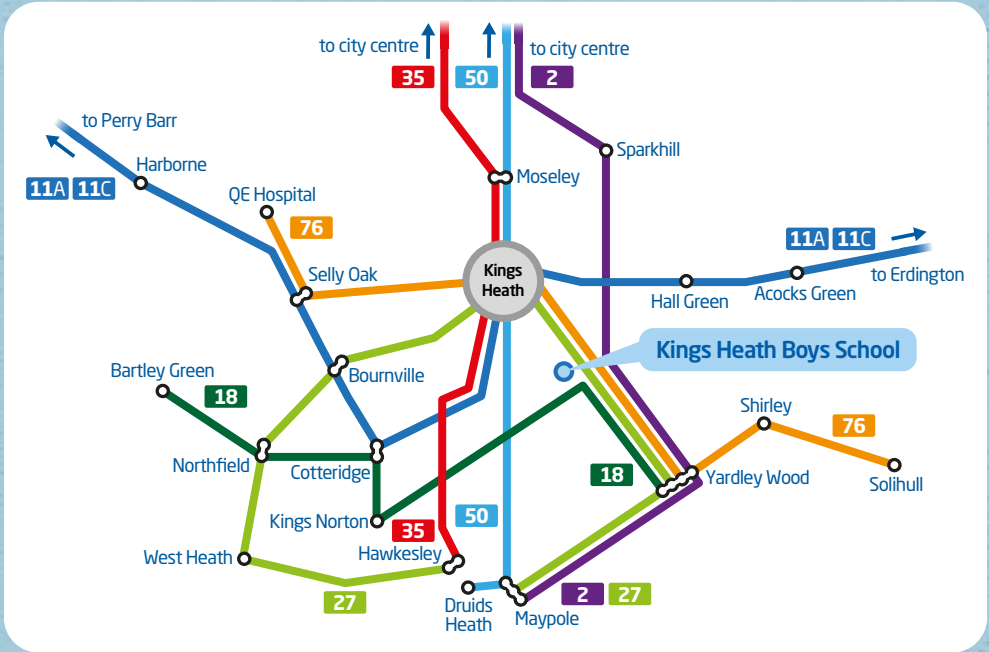

Kings Heath Boys School by bus

our services for pupils at Kings Heath Boys School

2 buses up to every 20 minutes for pupils living in city centre | Sparkbrook | Yardley Wood | Warstock | Maypole

11A 11C buses up to every 8-9 minutes for pupils living in Perry Barr | Bearwood | Cotteridge | Kings Heath | Acocks Green | Erdington | Perry Barr **11A** Perry Barr | Erdington | Acocks Green | Kings Heath | Cotteridge | Bearwood | Perry Barr **11C**

18 buses up to every 9-10 minutes for pupils living in Yardley Wood | Cotteridge | Northfield | Bangham Pit | Bartley Green

27 buses up to every 20 minutes for pupils living in Maypole | Kings Heath | West Heath | Hawkesley

35 buses up to every 10 minutes for pupils living in city centre | Moseley | Kings Heath | Hawkesley

50 buses up to every 4-5 minutes for pupils living in city centre | Moseley | Kings Heath | Maypole | Druids Heath

76 buses up to every 20 minutes for pupils living in Solihull | Shirley | Yardley Wood | Kings Heath | Selly Oak