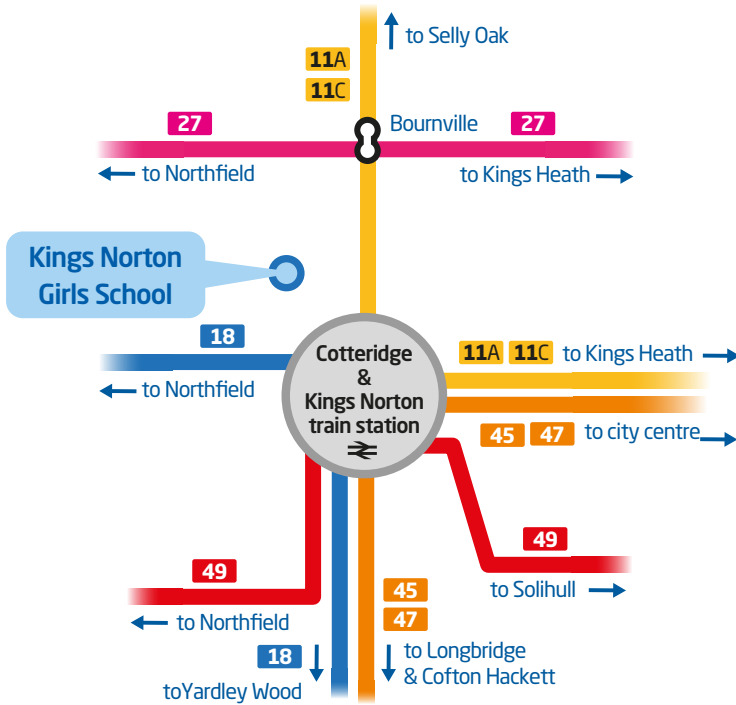

Kings Norton Girl School by bus

our services for pupils at Kings Norton Girl School

11A 11C buses up to every 8-9 minutes for pupils living in
 Perry Barr | Bearwood | Cotteridge | Kings Heath | Acocks Green | Erdington | Perry Barr **11A**
 Perry Barr | Erdington | Acocks Green | Kings Heath | Cotteridge | Bearwood | Perry Barr **11C**

18 buses up to every 10 minutes for pupils living in
 Yardley Wood | Cotteridge | Northfield | Bangham Pit | Bartley Green

27 buses up to every 20 minutes for pupils living in
 Maypole | Yardley Wood | Kings Heath | Bournville | Northfield | West Heath | Hawkesley

45 47 buses up to every 10 minutes for pupils living in
 city centre | Stirchley | Cotteridge | Longbridge **45** | Rednal **47** | Cofton Hackett **47**

49 buses up to every 30 minutes for pupils living in
 Northfield | Longbridge | West Heath | Kings Norton | Maypole | Solihull Lodge | Shirley
 Solihull