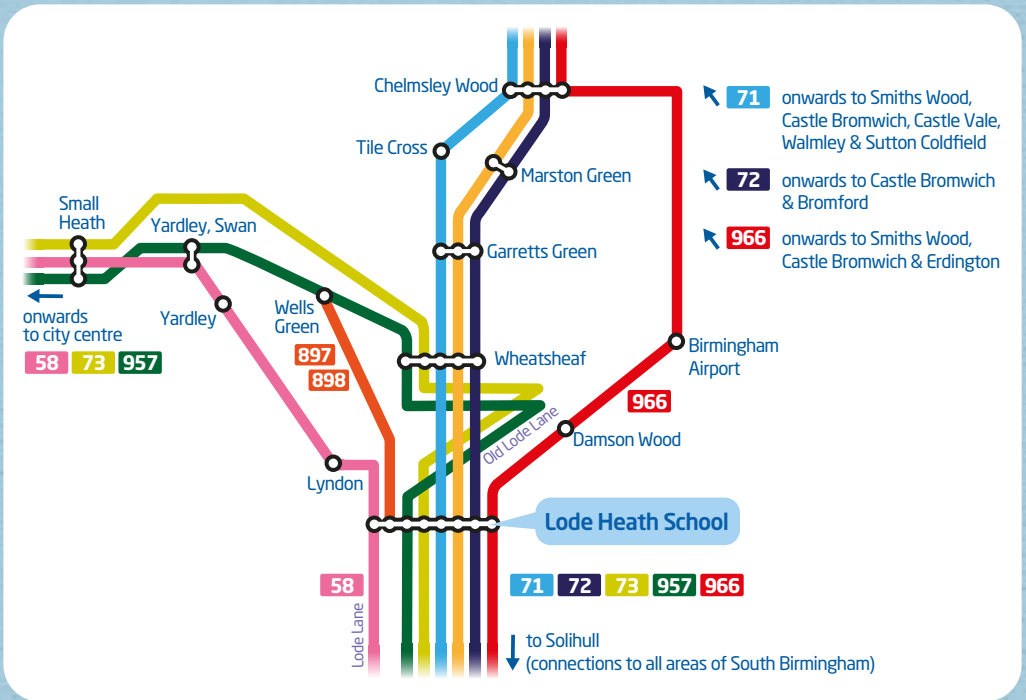

Lode Heath School by bus

our services for pupils at Lode Heath School

58 buses up to every 30 minutes for pupils living in city centre | Small Heath | Yardley | Lyndon | Solihull

71 buses up to every 20 minutes for pupils living in Solihull | Garretts Green | Chelmsley Wood | Castle Vale | Sutton Coldfield

72 buses up to every 10-20 minutes for pupils living in Solihull | Marston Green | Chelmsley Wood | Castle Bromwich | Bromford | city centre

73 buses up to every 30 minutes for pupils living in city centre | Yardley (Yew Tree) | Sheldon (Wheatshaf) | Solihull

957 buses up to every 15 minutes for pupils living in city centre | Yardley | Sheldon | Solihull

966 buses up to every 30 minutes for pupils living in Solihull | Damson Wood | Chelmsley Wood | Castle Bromwich | Erdington