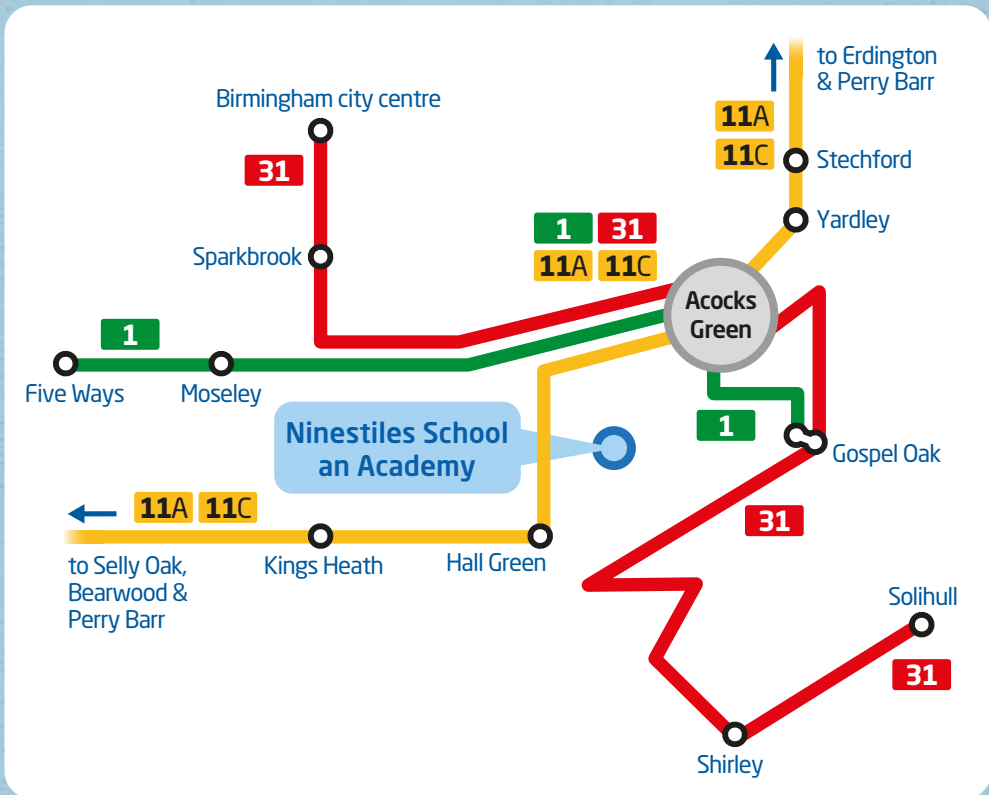

# Ninestiles School an Academy by bus

## our services for pupils at Ninestiles School an Academy

**1** buses up to every 10 minutes for pupils living in Five Ways | Moseley | Wake Green | Acocks Green | Gospel Oak

**11A 11C** buses up to every 8-9 minutes for pupils living in Perry Barr | Handsworth | Selly Oak | Kings Heath | Yardley | Stechford Erdington | Perry Barr **11A**

Perry Barr | Erdington | Stechford | Yardley | Kings Heath | Selly Oak Handsworth | Perry Barr **11C**

**31** buses up to every 20 minutes for pupils living in Birmingham city centre | Sparkbrook | Sparkhill | Acocks Green | Gospel Oak Shirley | Solihull