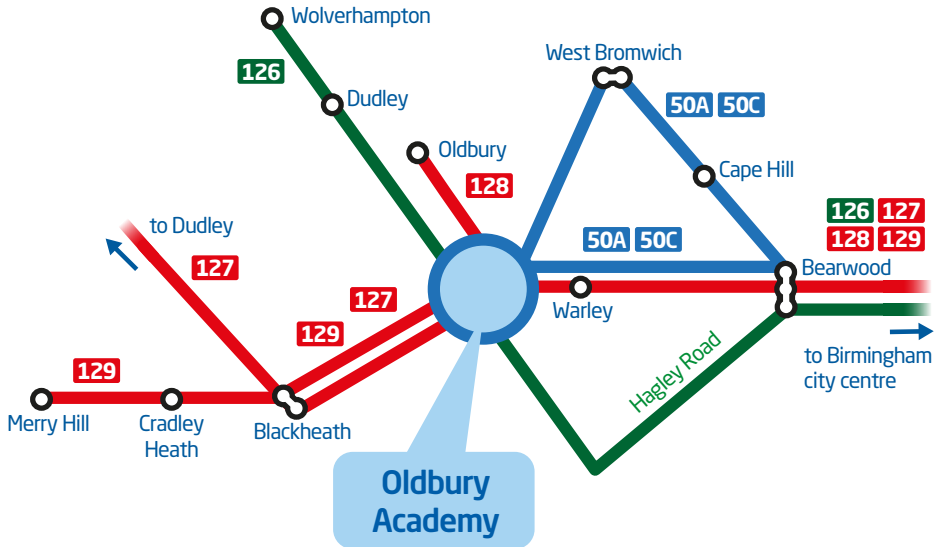

Oldbury Academy by bus

our services for pupils at Oldbury Academy

50A 50C buses up to every 30 minutes for pupils living in West Bromwich | Cape Hill | Bearwood | Londonderry

126 buses up to every 10 minutes for pupils living in Birmingham city centre | Bearwood | Dudley | Wolverhampton

127 buses up to every 20 minutes for pupils living in Birmingham city centre | Bearwood | Dudley

128 buses up to every 20 minutes for pupils living in Birmingham city centre | Bearwood | Oldbury

129 buses up to every 30 minutes for pupils living in Birmingham city centre | Bearwood | Blackheath | Merry Hill