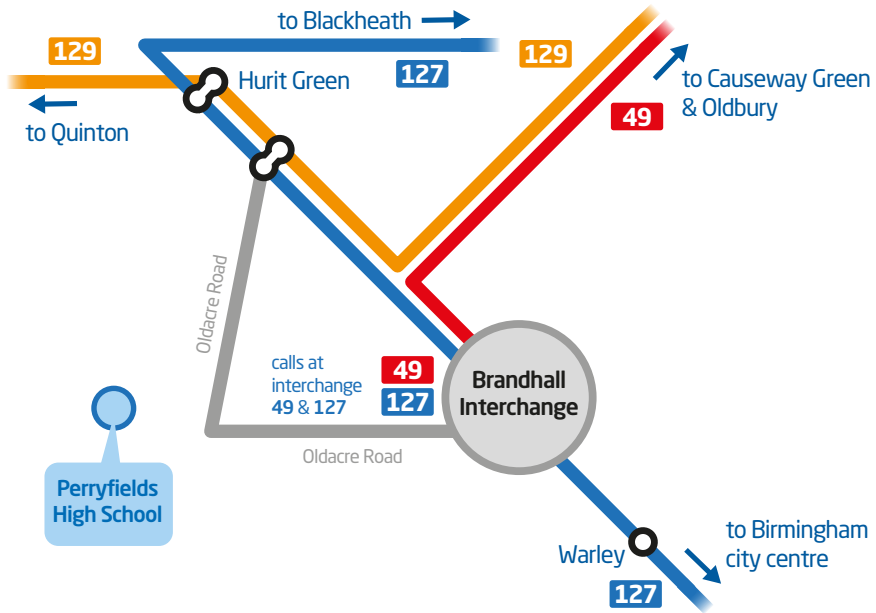

# Perryfields High School Specialist Maths & Computing College by bus

## our services for pupils at Perryfields High School

**49** buses up to every 20 minutes for pupils living in Causeway Green | Oldbury | West Bromwich

**127** buses up to every 30 minutes for pupils living in Birmingham city centre | Edgbaston | Bearwood | Warley Blackheath | Oakham | Dudley

**129** buses up to every 30 minutes for pupils living in Birmingham city centre | Edgbaston | Bearwood | Warley Causeway Green | Blackheath | Cradley Heath