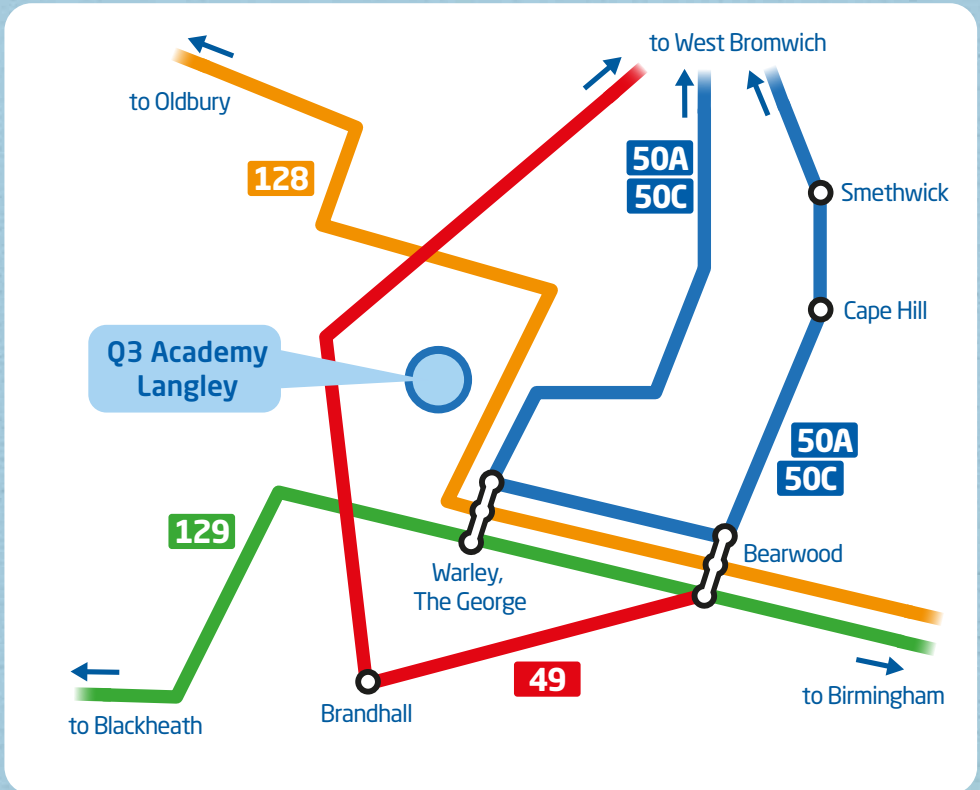

# Q3 Academy Langley by bus

## our services for pupils at Q3 Academy Langley

**49** buses up to every 20 minutes for pupils living in  
West Bromwich | Langley Green | Causeway Green | Brandhall | Bearwood

**50A 50C** buses up to every 30 minutes for pupils living in  
West Bromwich | Smethwick | Cape Hill | Bearwood | Warley | Londonderry

**128** buses up to every 30 minutes for pupils living in  
Birmingham | Portland Road | Bearwood | Warley | Oldbury | Blackheath

**129** buses up to every 30 minutes for pupils living in  
Birmingham | Edgbaston | Bearwood | Warley | Causeway Green  
Blackheath | Cradley Heath