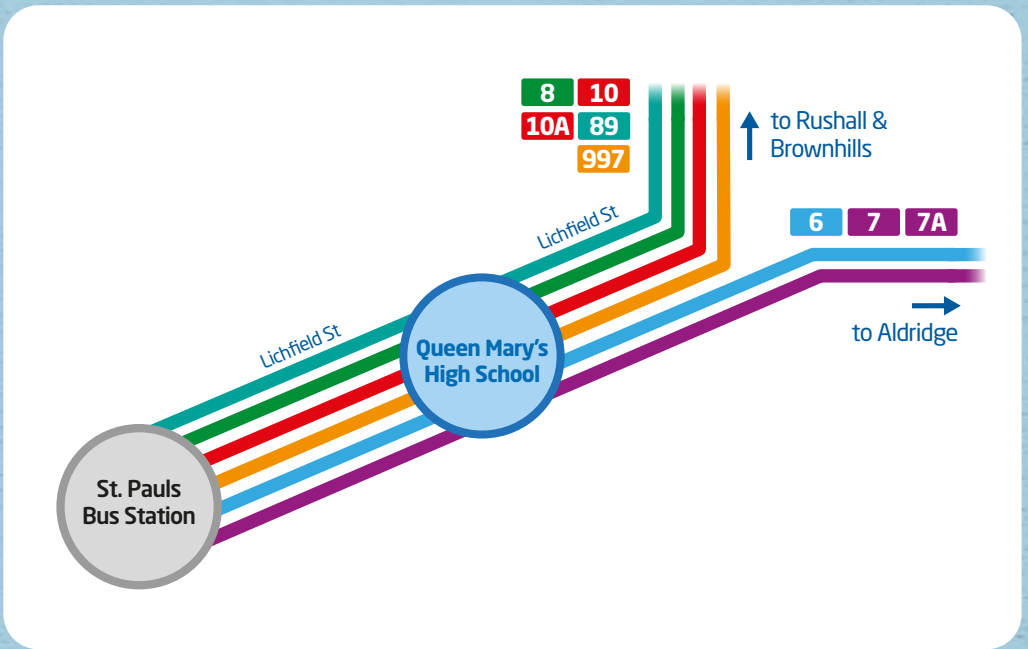

Queen Mary's High School by bus

our services for pupils at Queen Mary's High School

6 buses up to every 30 minutes for pupils living in Aldridge | Little Aston | Sutton

7 **7A** buses up to every 10 minutes for pupils living in Aldridge | Walsall Wood

8 buses up to every 20 minutes for pupils living in Rushall

10 **10A** buses up to every 10 minutes for pupils living in Rushall | Walsall Wood | Brownhills

89 buses up to every 20 minutes for pupils living in High Heath | Bloxwich | New Invention | Wolverhampton

997 buses up to every 30 minutes for pupils living in Rushall | Aldridge | Streetly | Pheasey