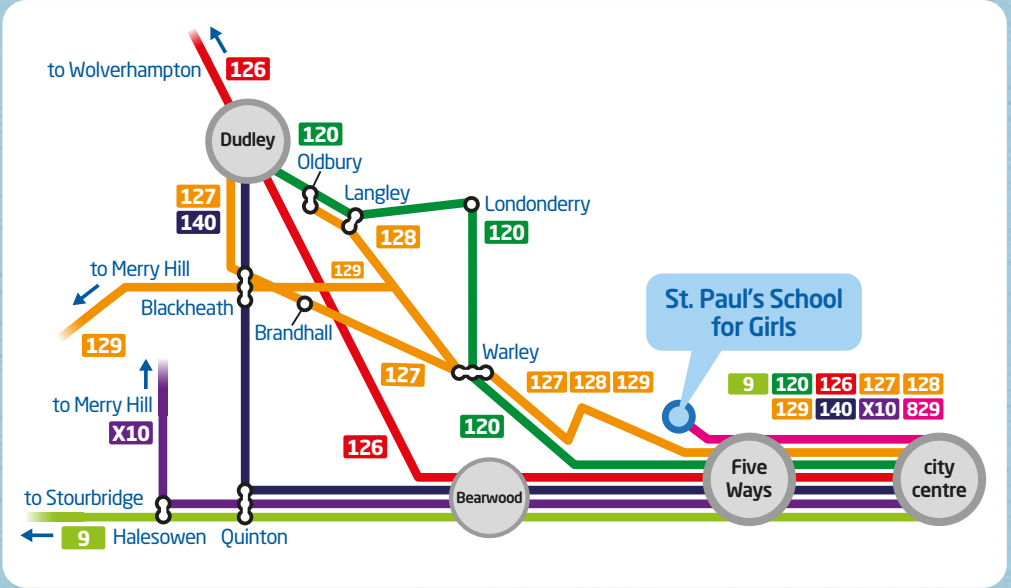

St. Paul's School for Girls by bus

our services for pupils at St. Paul's School for Girls

- 9** buses up to every 7-8 minutes for pupils living in city centre | Five Ways | Bearwood | Quinton | Halesowen | Lye | Stourbridge
- 120** buses up to every 10 minutes for pupils living in city centre | Five Ways | Bearwood | Londonderry | Langley Green | Oldbury | Oakham | Dudley
- 126** buses up to every 10 minutes for pupils living in city centre | Five Ways | Bearwood | Causeway Green | Dudley | Roseville | Wolverhampton
- 127** buses up to every 30 minutes for pupils living in city centre | Five Ways | Bearwood | Warley | Brandhall | Blackheath | Dudley
- 128** buses up to every 30 minutes for pupils living in city centre | Five Ways | Bearwood | Warley | Langley | Oldbury
- 129** buses up to every 30 minutes for pupils living in city centre | Five Ways | Bearwood | Blackheath | Cradley Heath | Merry Hill
- 140** buses up to every 30 minutes for pupils living in city centre | Five Ways | Bearwood | Quinton | Blackheath | Dudley
- X10** buses up to every 20 minutes for pupils living in city centre | Five Ways | Bearwood | Quinton | Halesowen | Old Hill | Cradley Heath | Merry Hill
- 829** school bus for St Paul's School (runs on school days only) city centre | Hagley Road