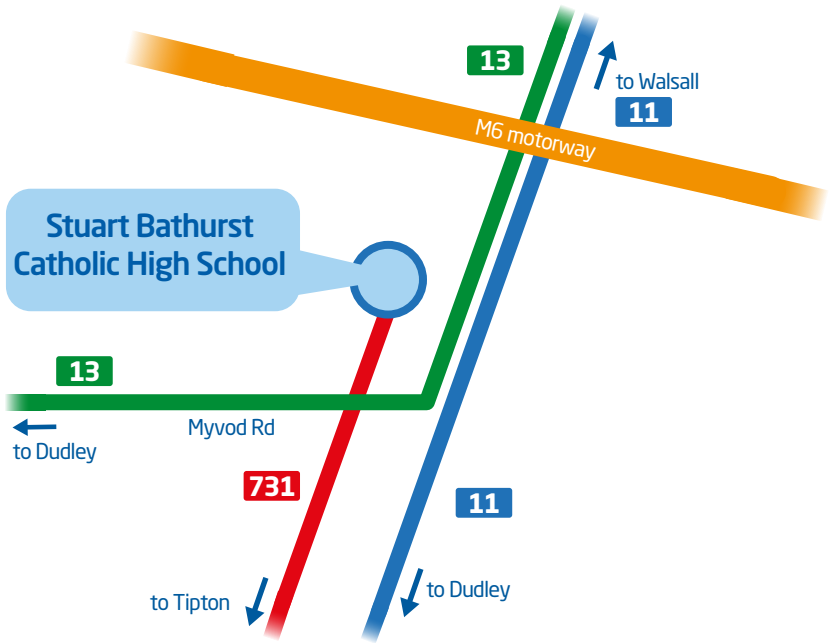

Stuart Bathurst Catholic High School by bus

our services for pupils at Stuart Bathurst Catholic High School

11 buses up to every 20 minutes for pupils living in
Dudley | Princes End | Wednesbury | Pleck | Walsall

13 buses up to every 20 minutes for pupils living in
Dudley | Princes End | The Myvod | Pleck | Walsall

731 School service for pupils living in
Tipton | Owen St | Bourne Avenue | Wednesbury