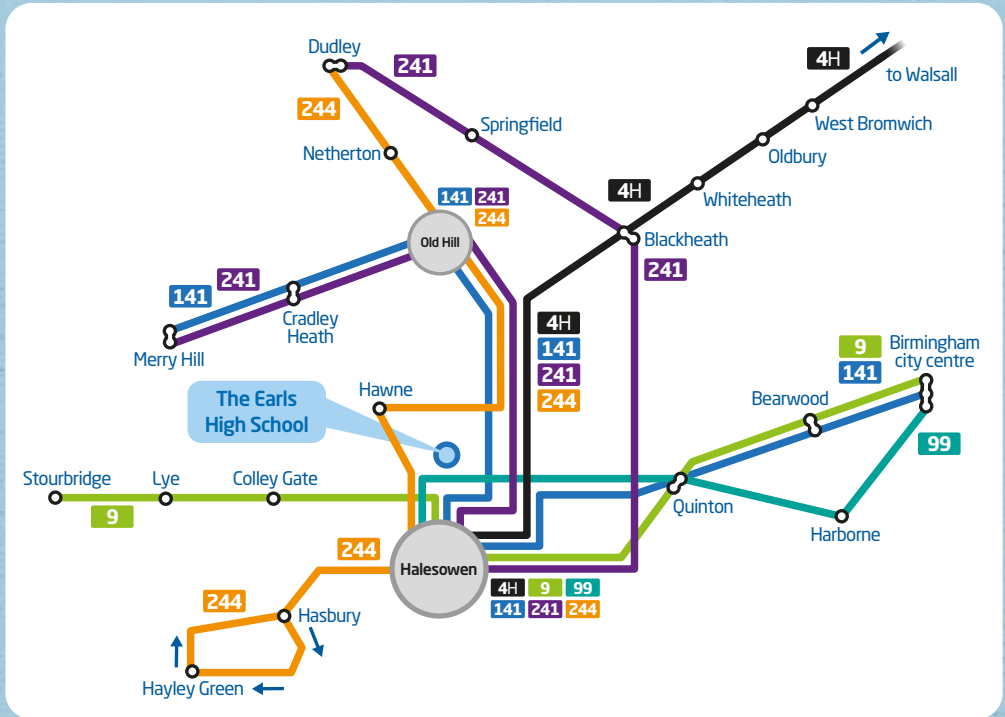

The Earls High School by bus

our services for pupils at The Earls High School

4H buses up to every 30 minutes for pupils living in
Walsall | West Bromwich | Oldbury | Whiteheath | Blackheath | Halesowen

9 buses up to every 7-8 minutes for pupils living in
Birmingham city centre | Five Ways | Bearwood | Quinton | Halesowen | Colley Gate
Lye | Stourbridge

99 buses up to every 20 minutes for pupils living in
Birmingham city centre | University | Harborne | Worlds End | Quinton | Halesowen

141 buses up to every 30 minutes for pupils living in
Birmingham city centre | Five Ways | Bearwood | Halesowen | Old Hill | Cradley Heath
Merry Hill

241 buses up to every 30 minutes for pupils living in
Dudley | Springfield | Blackheath | Quinton | Halesowen | Old Hill | Cradley Heath
Merry Hill

244 buses up to every 20 minutes for pupils living in
Dudley | Netherton | Old Hill | Haden Hill | Hawne | Halesowen | Hasbury | Hayley Green