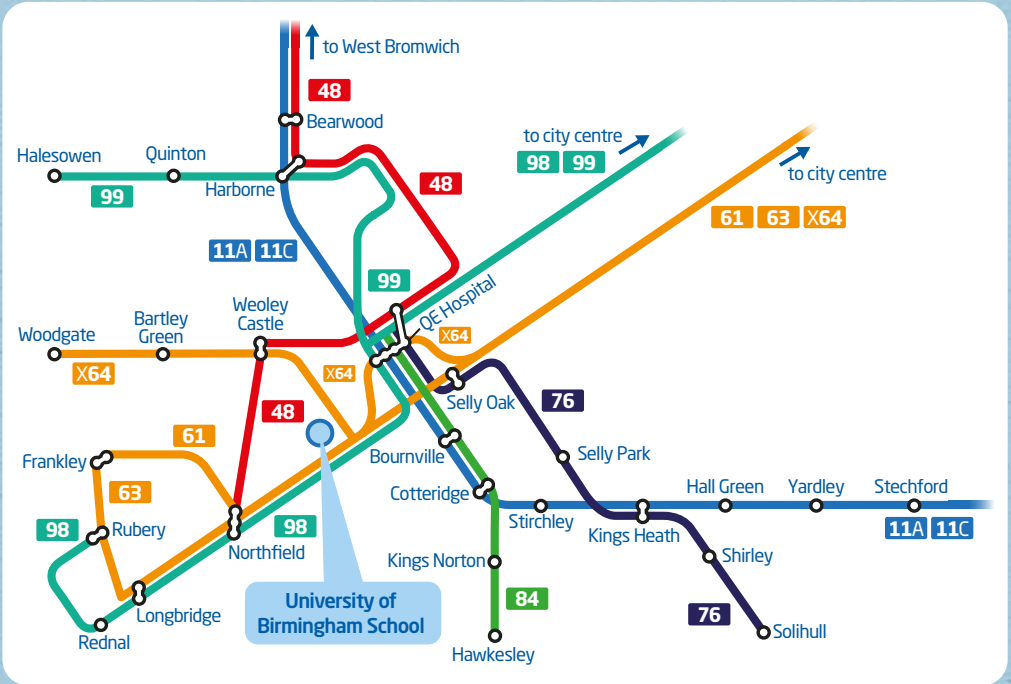

## our services for pupils at University of Birmingham School

**11A 11C** buses up to every 8-9 minutes for pupils living in  
 Perry Barr | Bearwood | Cotteridge | Kings Heath | Acocks Green | Erdington | Perry Barr **11A**  
 Perry Barr | Erdington | Acocks Green | Kings Heath | Cotteridge | Bearwood | Perry Barr **11C**

**48** buses up to every 20 minutes for pupils living in  
 Northfield | Weoley Castle | Harborne | Bearwood | Smethwick | West Bromwich

**61 63 X64** buses up to every 4-5 minutes for pupils living in  
 city centre | Selly Oak | Weoley Castle **X64** | Northfield | Frankley **61 63** | Longbridge **63**

**76** buses up to every 20 minutes for pupils living in  
 Selly Park | Kings Heath | Yardley Wood | Hall Green | Shirley | Solihull

**84** buses up to every 60 minutes for pupils living in  
 Selly Oak | Bournville | Cotteridge | Kings Norton | Hawkesley

**98** buses up to every 20 minutes for pupils living in  
 city centre | Selly Oak | Northfield | Longbridge | Rubery

**99** buses up to every 20 minutes for pupils living in  
 city centre | Edgbaston | Harborne | Quinton | Halesowen