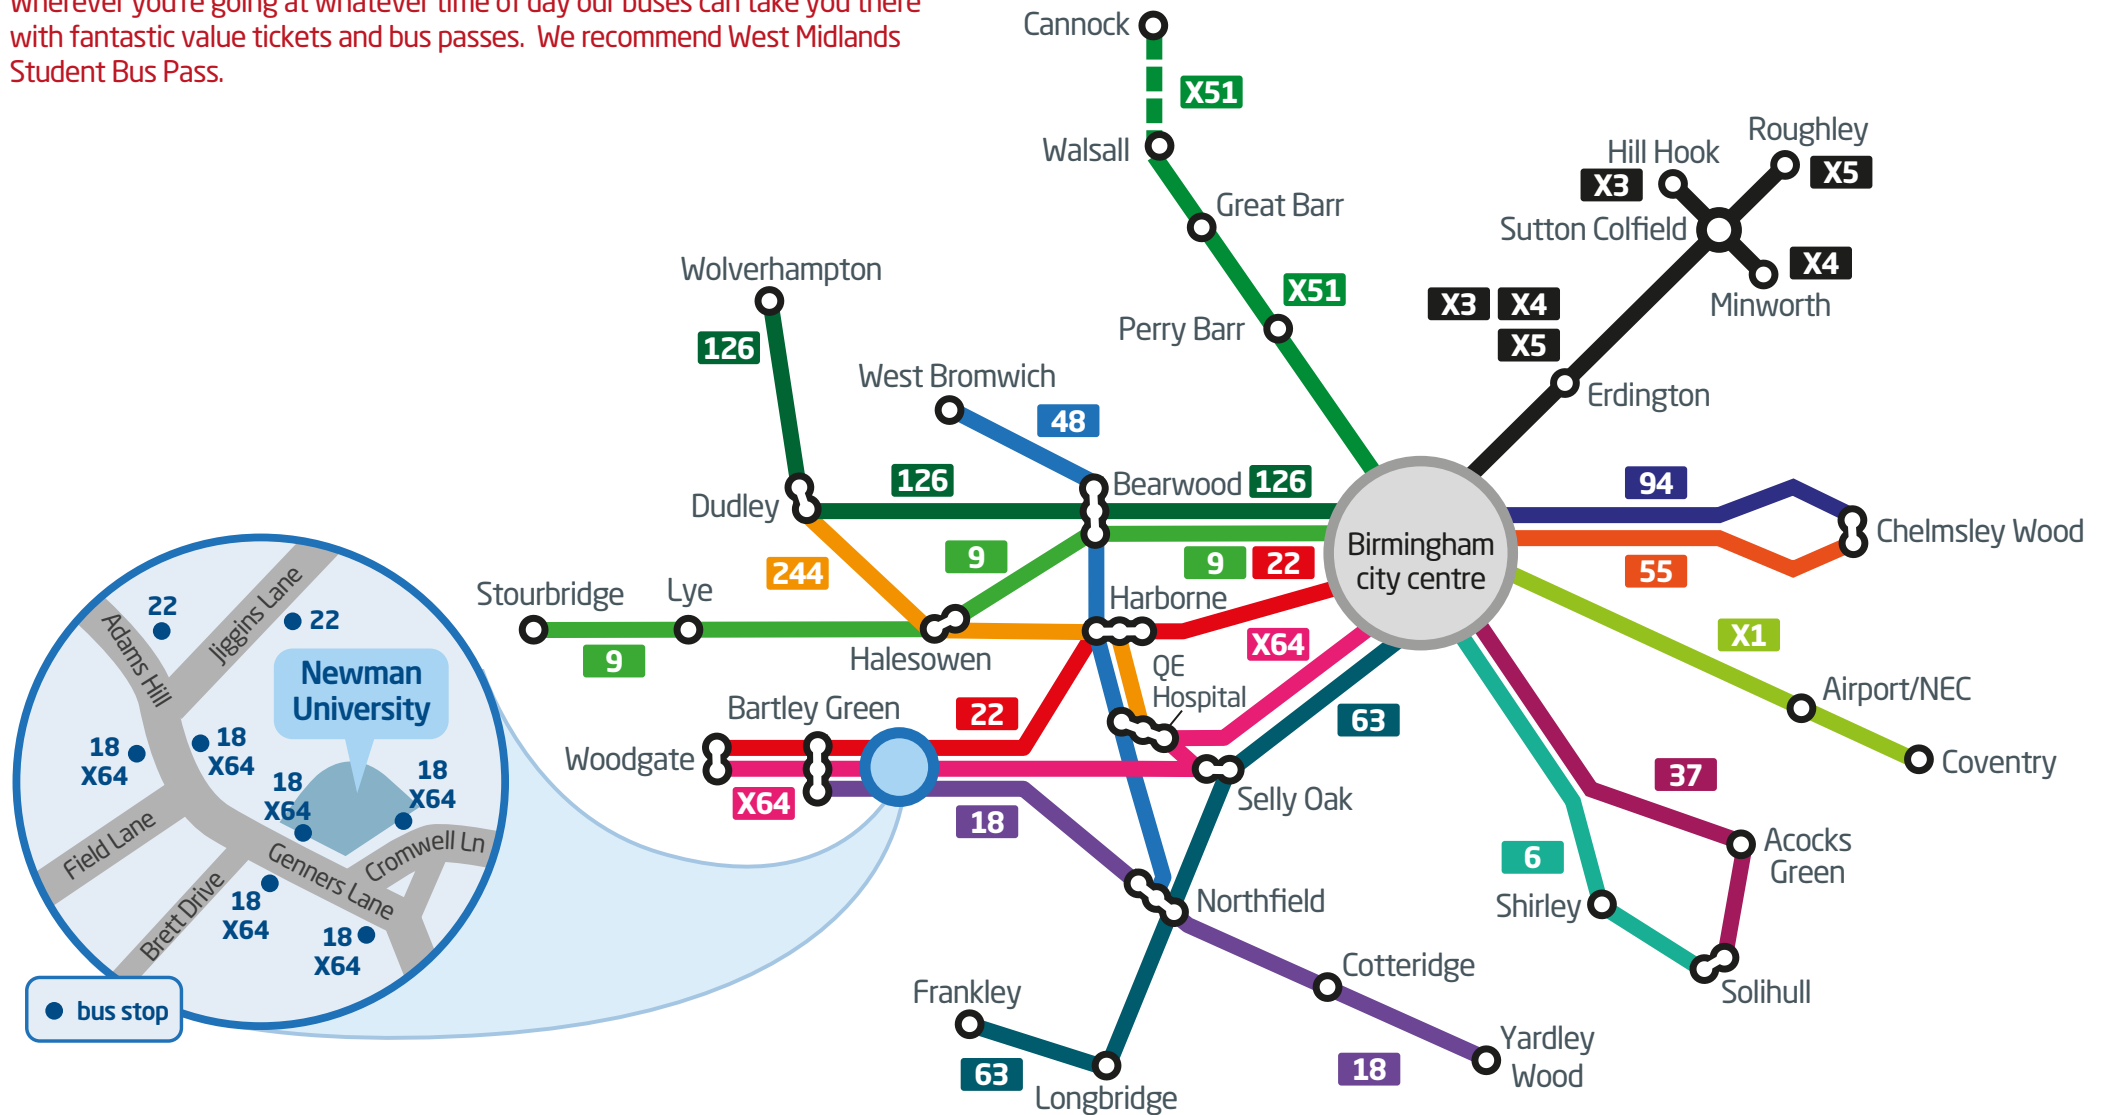

Getting to Uni is better by bus.

Getting to Newman University is better by bus, with our extensive network serving the campus from locations across the city.

Wherever you're going at whatever time of day our buses can take you there with fantastic value tickets and bus passes. We recommend West Midlands Student Bus Pass.

This is just a selection of our bus services. To find out more visit nxbus.co.uk/students