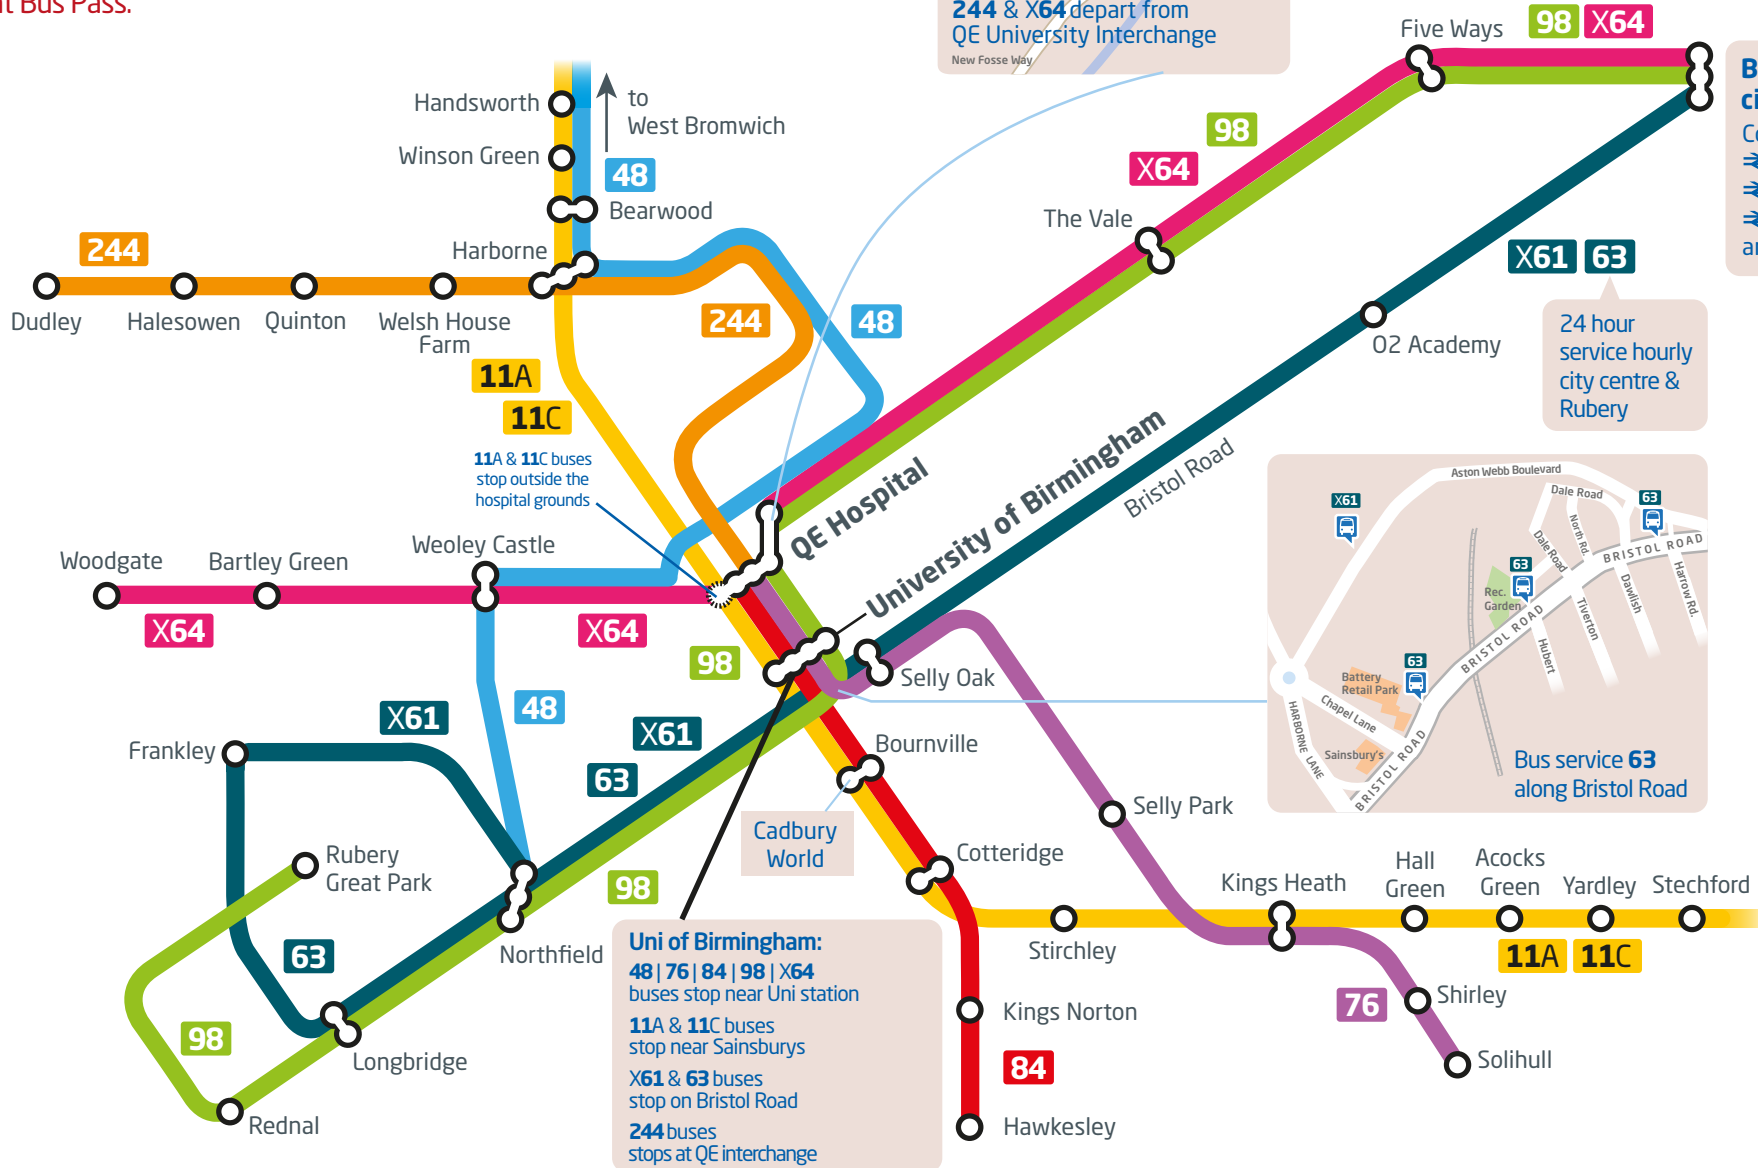

Getting to Uni is better by bus.

Getting to University of Birmingham is better by bus, with our extensive network serving the campus from locations across the city.

Wherever you're going at whatever time of day our buses can take you there with fantastic value tickets and bus passes. We recommend West Midlands Student Bus Pass.

Travel in style on the X61

- X61**
- EXTRA LEG ROOM & COMFY SEATS
- NEXT STOP ANNOUNCEMENTS
- FREE WIFI
- GREENER EMISSIONS

X61 limited stop service along the Bristol Rd & A38

Birmingham city centre
 Connecting
 ⇌ New St Station
 ⇌ Moor Street Station
 ⇌ Snow Hill Station
 and other bus services

24 hour service hourly city centre & Rubery

Uni of Birmingham:
 48 | 76 | 84 | 98 | X64 buses stop near Uni station
 11A & 11C buses stop near Sainsbury's
 X61 & 63 buses stop on Bristol Road
 244 buses stops at QE interchange