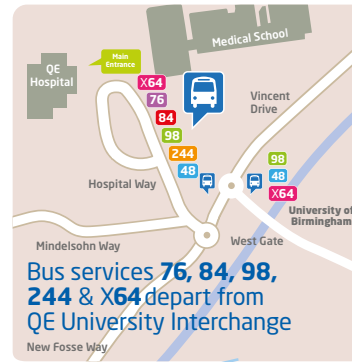

Getting to Uni is better by bus.

Getting to University of Birmingham is better by bus, with our extensive network serving the campus from locations across the city.

Wherever you're going at whatever time of day our buses can take you there with fantastic value tickets and bus passes. We recommend West Midlands Student Bus Pass.

Travel in style on the X61

- X61**
- EXTRA LEG ROOM & COMFY SEATS
- NEXT STOP ANNOUNCEMENTS
- FREE WIFI
- GREENER EMISSIONS

X61 limited stop service along the Bristol Rd & A38

Birmingham city centre
 Connecting
 ⇌ New St Station
 ⇌ Moor Street Station
 ⇌ Snow Hill Station
 and other bus services

24 hour service hourly city centre & Rubery

Uni of Birmingham:
 48 | 76 | 84 | 98 | X64 buses stop near Uni station
 11A & 11C buses stop near Sainsbury's
 X61 & 63 buses stop on Bristol Road
 244 buses stops at QE interchange