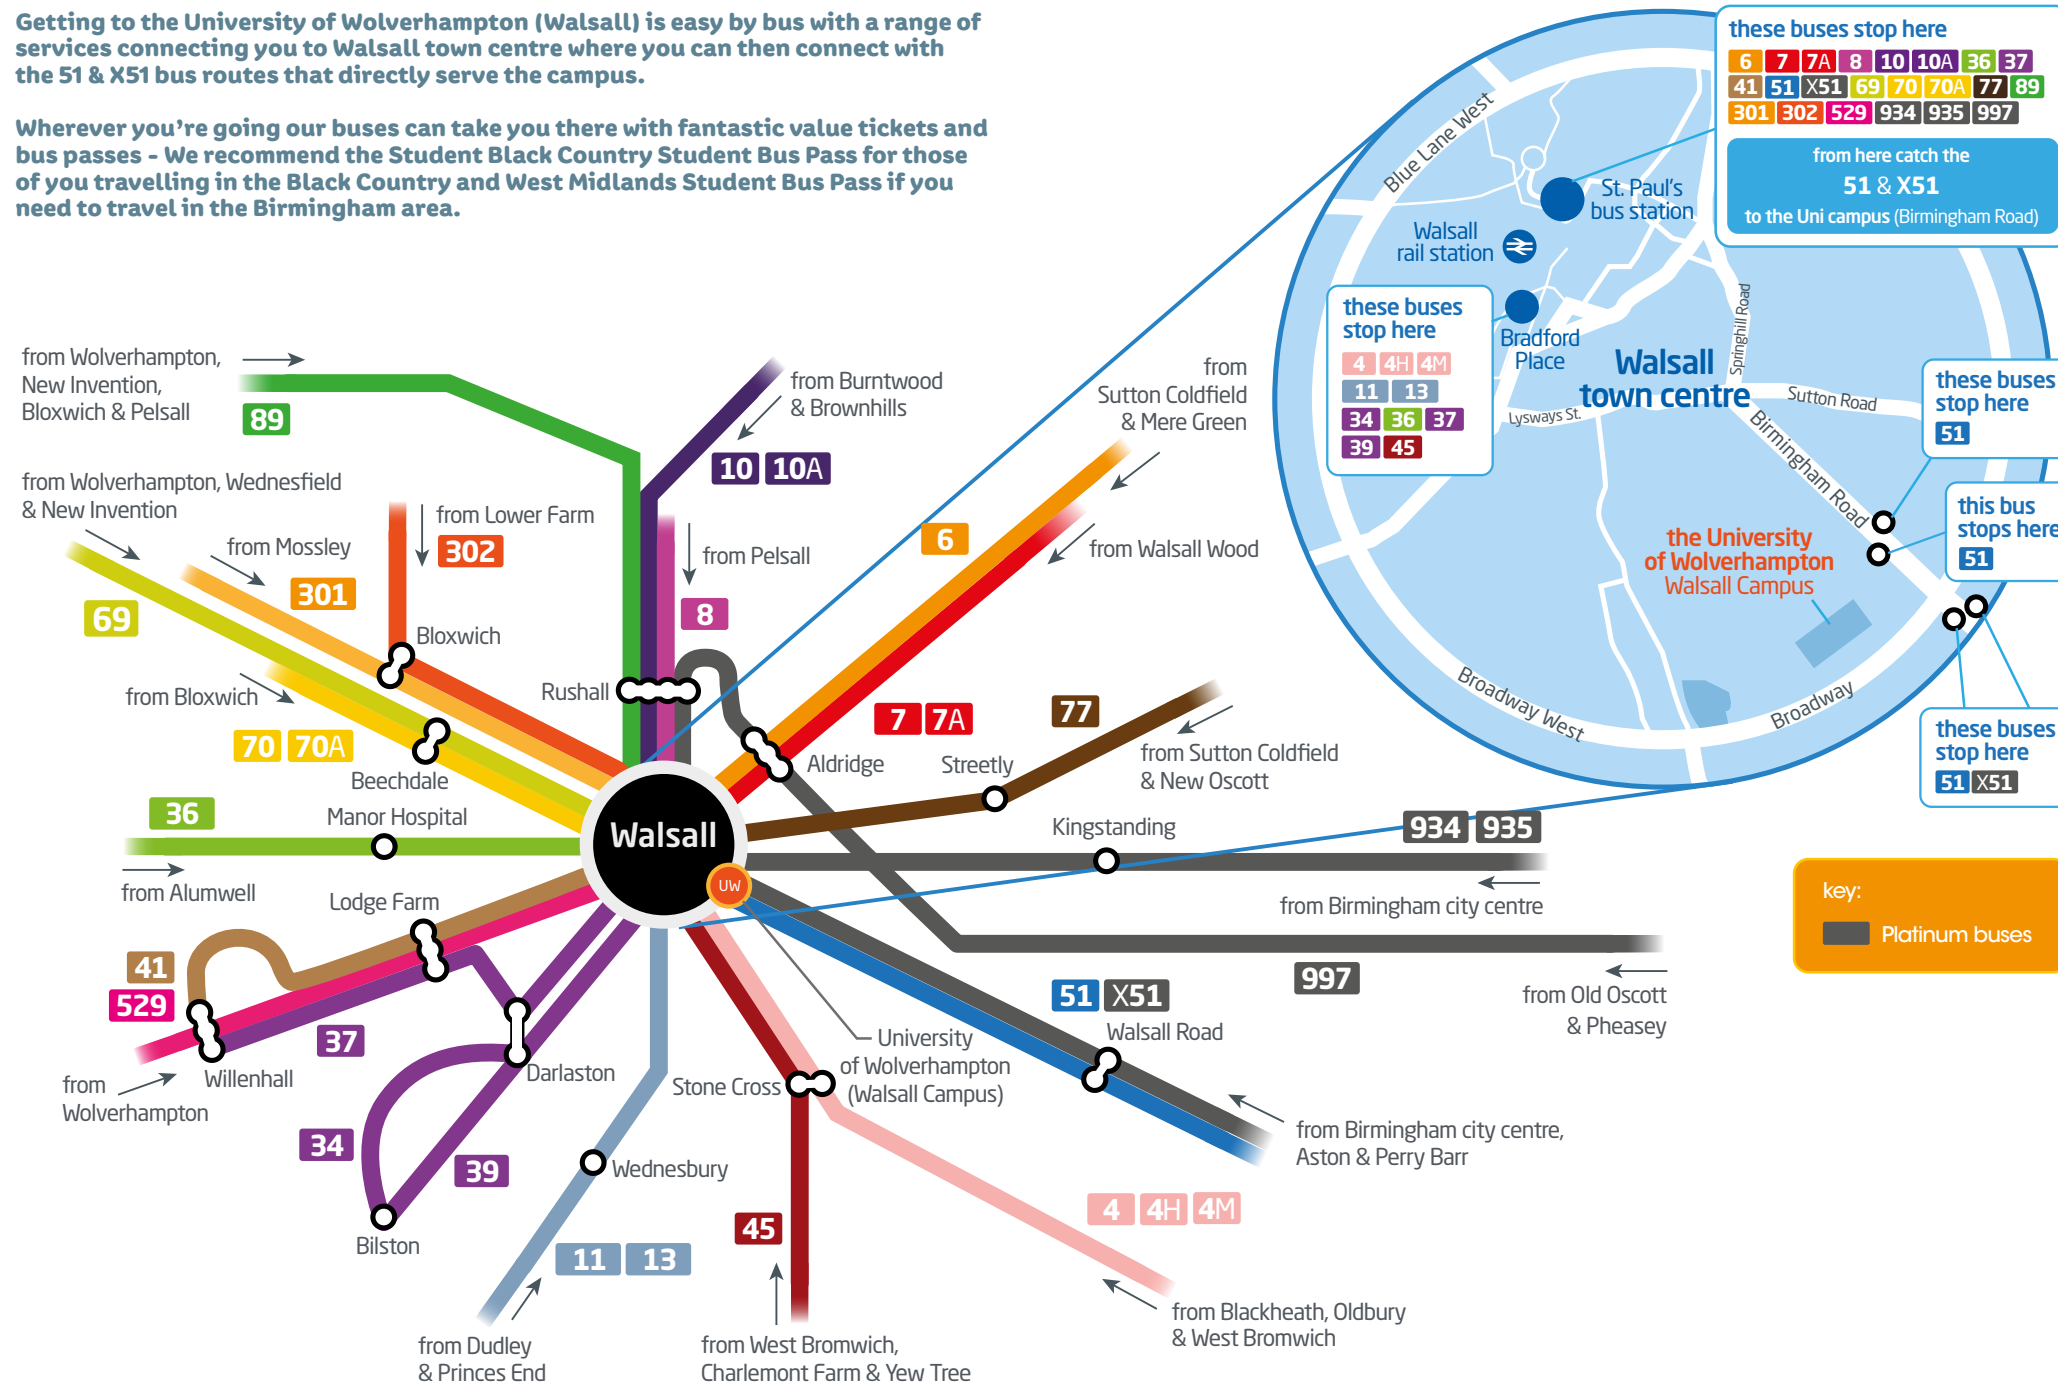

## getting to uni is easy by bus

Getting to the University of Wolverhampton (Walsall) is easy by bus with a range of services connecting you to Walsall town centre where you can then connect with the 51 & X51 bus routes that directly serve the campus.

Wherever you're going our buses can take you there with fantastic value tickets and bus passes - We recommend the Student Black Country Student Bus Pass for those of you travelling in the Black Country and West Midlands Student Bus Pass if you need to travel in the Birmingham area.

## how often do our buses run?

|          |                        |       |                        |
|----------|------------------------|-------|------------------------|
| 4 4H 4M  | up to every 6 minutes  | X51   | up to every 10 minutes |
| 4H       | up to every 20 minutes | 69    | up to every 30 minutes |
| 4M       | up to every 20 minutes | 70    | up to every 30 minutes |
| 6        | up to every 30 minutes | 70A   | up to every 15 minutes |
| 7 7A     | up to every 10 minutes | 77    | up to every 20 minutes |
| 8        | up to every 10 minutes | 89    | up to every 20 minutes |
| 10 10A   | up to every 10 minutes | 301   | up to every 12 minutes |
| 34 37 39 | up to every 6 minutes  | 302   | up to every 12 minutes |
| 34       | up to every 20 minutes | 11 13 | up to every 10 minutes |
| 37       | up to every 20 minutes | 36    | up to every 15 minutes |
| 39       | up to every 20 minutes | 529   | up to every 7 minutes  |
| 41       | up to every 20 minutes | 934   | up to every 30 minutes |
| 45       | up to every 15 minutes | 935   | up to every 15 minutes |
| 51       | up to every 10 minutes | 997   | up to every 10 minutes |

if you can get to the library,  
we'll get you home