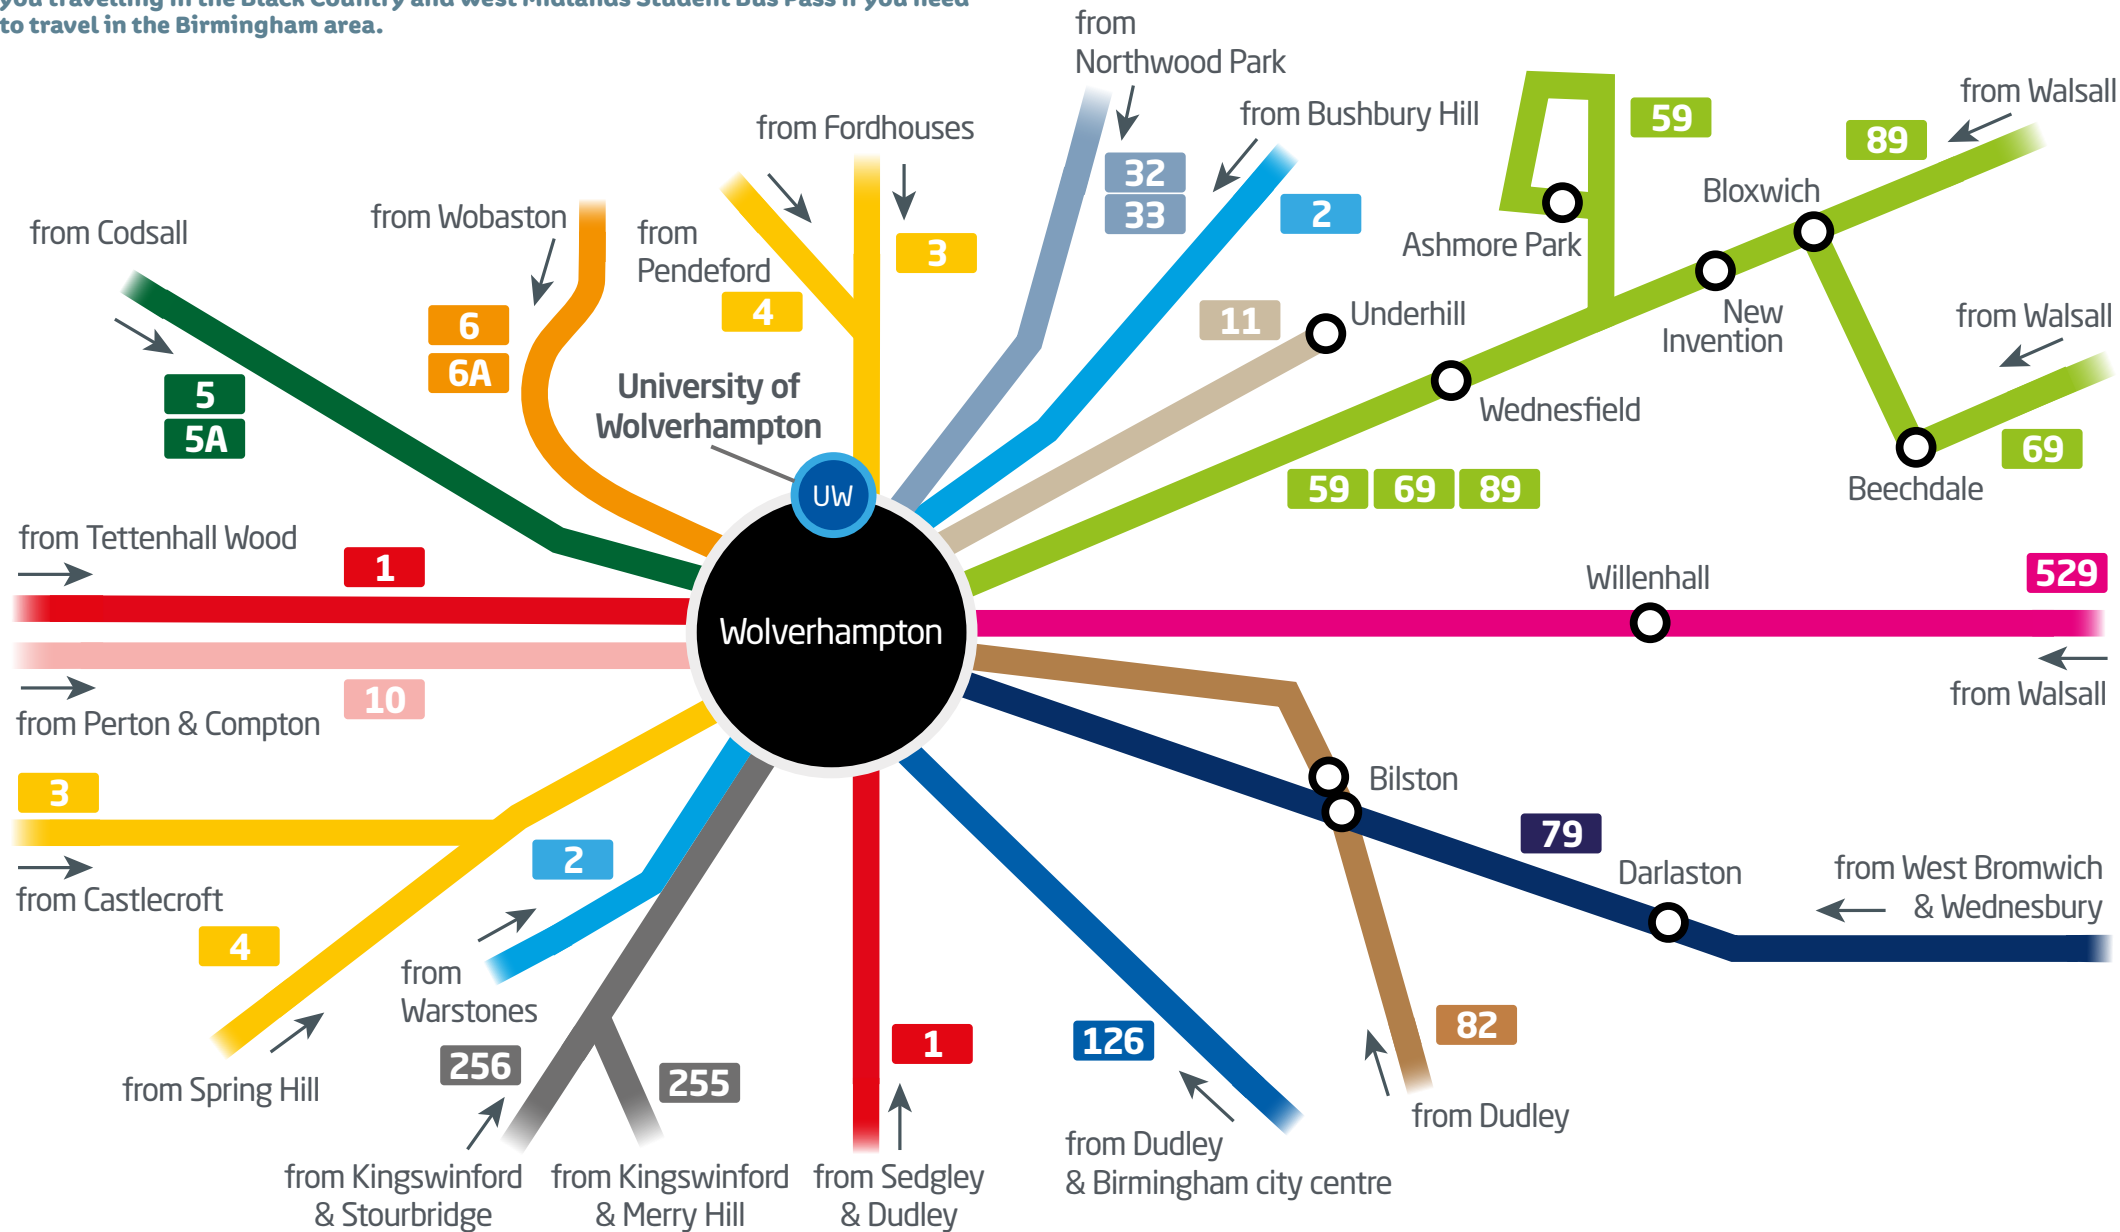

getting to uni is easy by bus

Getting to the University of Wolverhampton is easy by bus with a range of services to Wolverhampton city centre which is home to the main university campus.

Wherever you're going our buses can take you there with fantastic value tickets and travelcards - We recommend the Black Country Student Bus Pass for those of you travelling in the Black Country and West Midlands Student Bus Pass if you need to travel in the Birmingham area.

how often do our buses run?

1	up to every 7 minutes
2	up to every 8 minutes
3	up to every 15 minutes
4	up to every 15 minutes
5 5A	up to every 15 minutes
6 6A	up to every 10 minutes
10	up to every 20 minutes
11	up to every 7 minutes
32 33	up to every 10 minutes
59	up to every 6 minutes
69	up to every 30 minutes
79	up to every 10 minutes
82	up to every 20 minutes
89	up to every 20 minutes
126	up to every 10 minutes
255	up to every 30 minutes
256	up to every 30 minutes
529	up to every 7 minutes

if you can get to the library,
we'll get you home