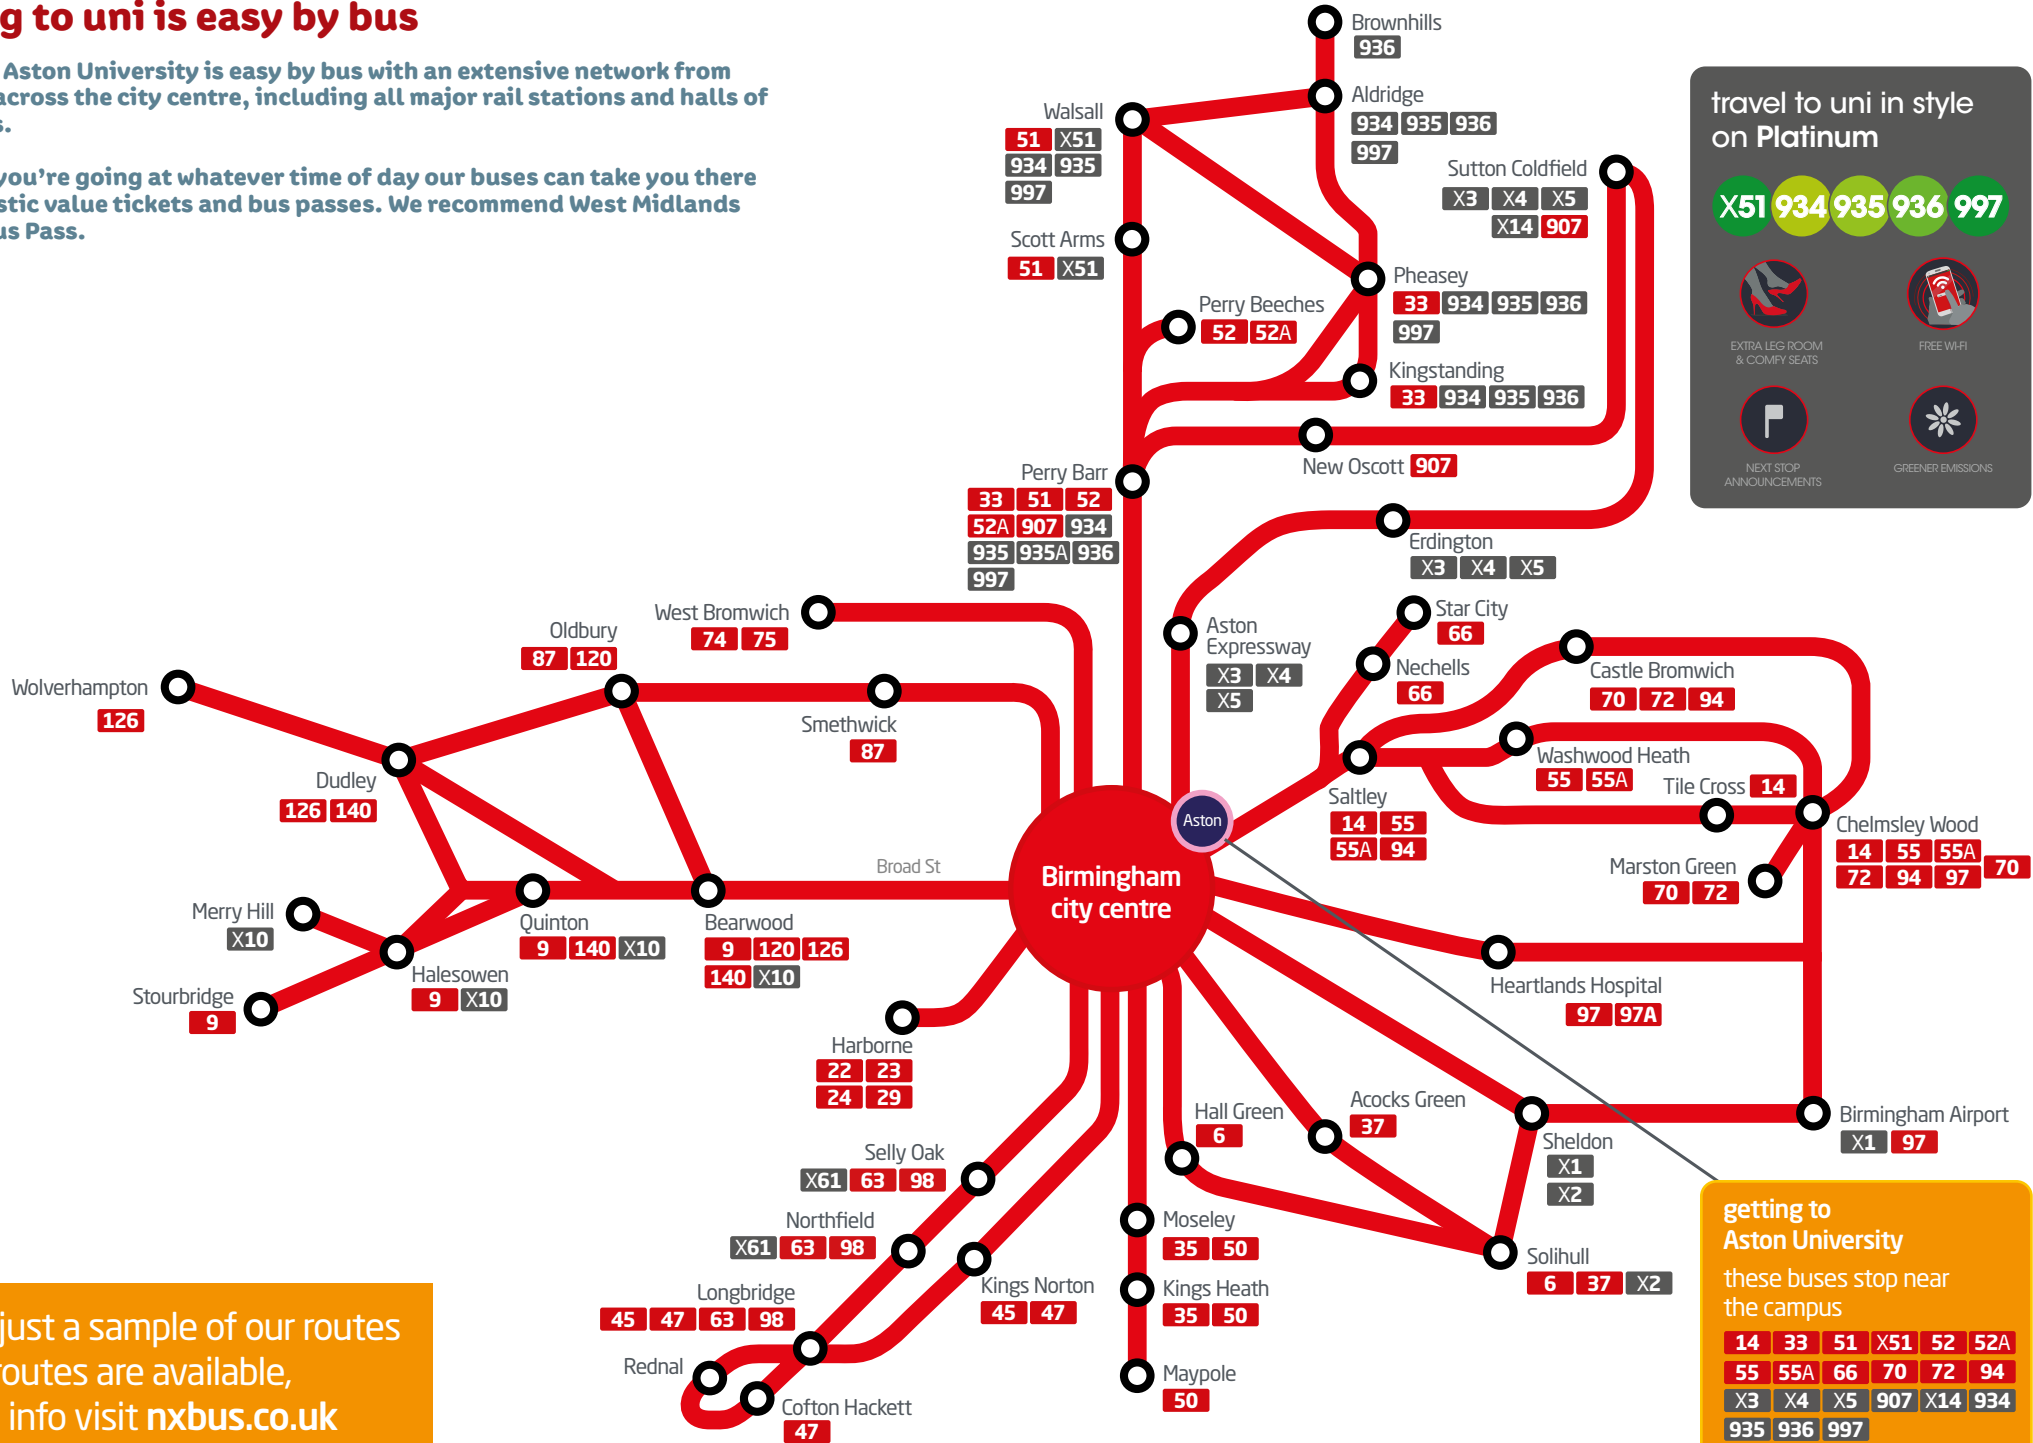

getting to uni is easy by bus

Getting to Aston University is easy by bus with an extensive network from locations across the city centre, including all major rail stations and halls of residences.

Wherever you're going at whatever time of day our buses can take you there with fantastic value tickets and bus passes. We recommend West Midlands Student Bus Pass.

travel to uni in style on Platinum

X51 934 935 936 997

- EXTRA LEG ROOM & COMFY SEATS
- FREE WIFI
- NEXT STOP ANNOUNCEMENTS
- GREENER EMISSIONS

this is just a sample of our routes other routes are available, for full info visit nxbus.co.uk

getting to Aston University these buses stop near the campus

14 33 51 X51 52 52A 55 55A 66 70 72 94 X3 X4 X5 907 X14 934 935 936 997