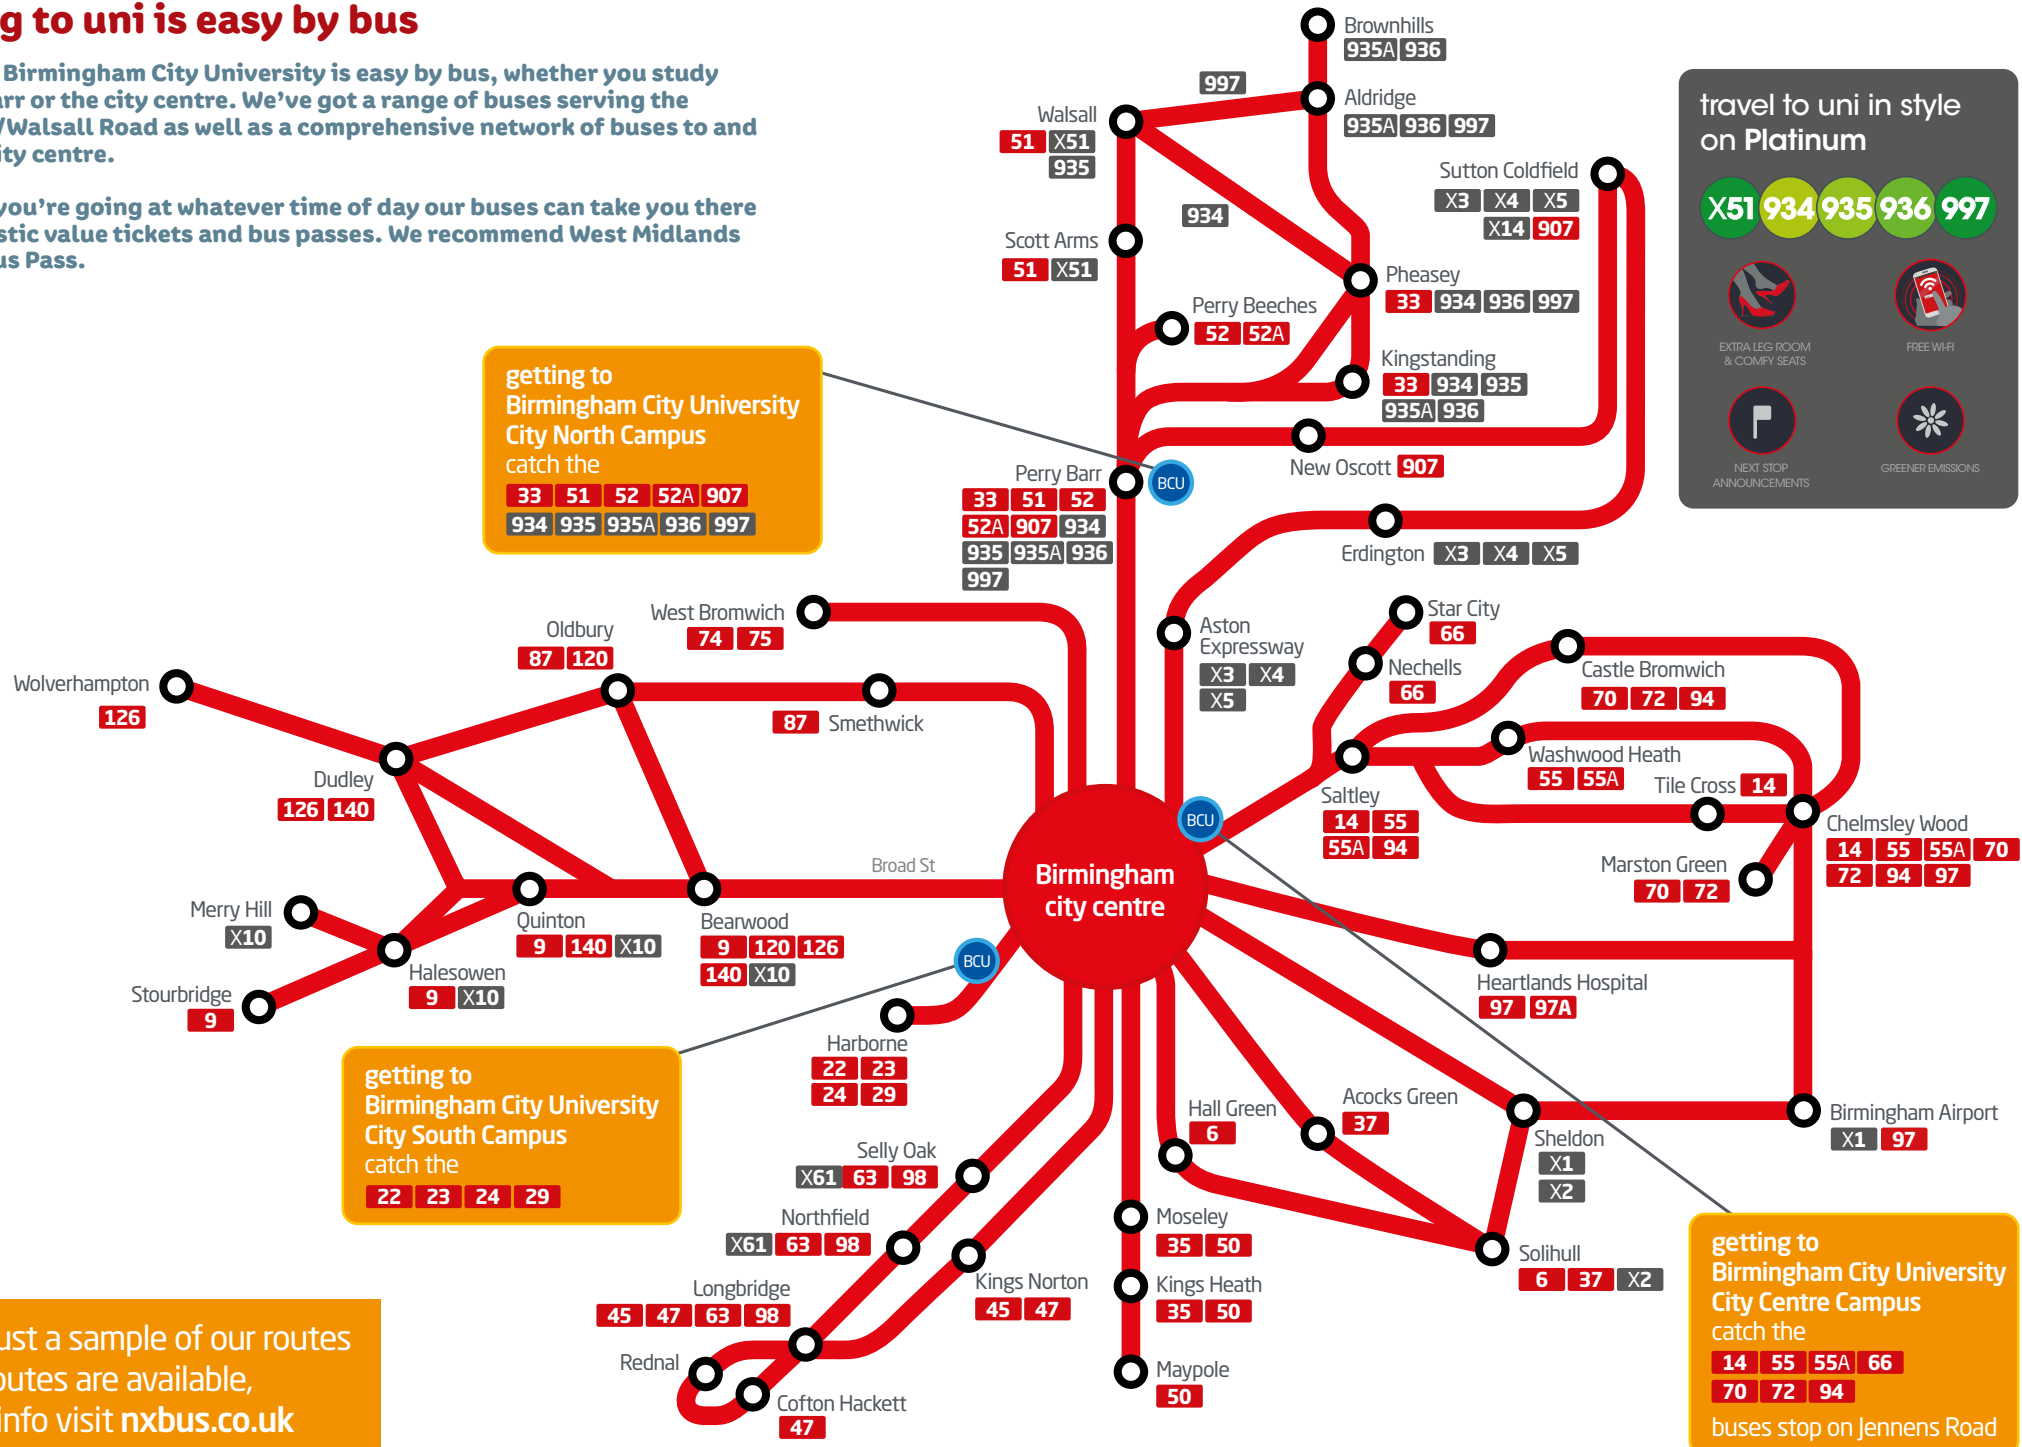

getting to uni is easy by bus

Getting to Birmingham City University is easy by bus, whether you study in Perry Barr or the city centre. We've got a range of buses serving the Birchfield/Walsall Road as well as a comprehensive network of buses to and from the city centre.

Wherever you're going at whatever time of day our buses can take you there with fantastic value tickets and bus passes. We recommend West Midlands Student Bus Pass.

getting to Birmingham City University City North Campus catch the

33 51 52 52A 907
934 935 935A 936 997

getting to Birmingham City University City South Campus catch the

22 23 24 29

travel to uni in style on Platinum

X51 934 935 936 997

- EXTRA LEG ROOM & COMFY SEATS
- FREE WIFI
- NEXT STOP ANNOUNCEMENTS
- GREENER EMISSIONS

this is just a sample of our routes other routes are available, for full info visit nxbus.co.uk

getting to Birmingham City University City Centre Campus catch the

14 55 55A 66
70 72 94

buses stop on Jennens Road