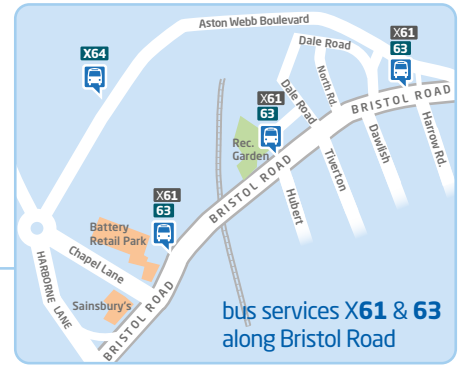

# getting to uni is easy by bus

Getting to the University of Birmingham is easy by bus with our extensive network serving the campus from locations across the city.

Wherever you're going at whatever time of day our buses can take you there with fantastic value tickets and bus passes. We recommend West Midlands Student Bus Pass.

travel to uni in style on Platinum

**X61**

- EXTRA LEG ROOM & COMFY SEATS
- NEXT STOP ANNOUNCEMENTS
- FREE WI-FI
- GREENER EMISSIONS

**Birmingham city centre**  
Connecting  
 ⇌ New St Station  
 ⇌ Moor Street Station  
 ⇌ Snow Hill Station  
 and other bus services

24 hour service hourly city centre & Rubery

**Uni of Birmingham:**  
**48 | 76 | 84 | 98 | 99** buses stop near Uni station  
**11A & 11C** buses stop near Sainsburys  
**X61 & 63** buses stop on Bristol Road  
**X64** buses stop Grange Rd Gate & QE interchange