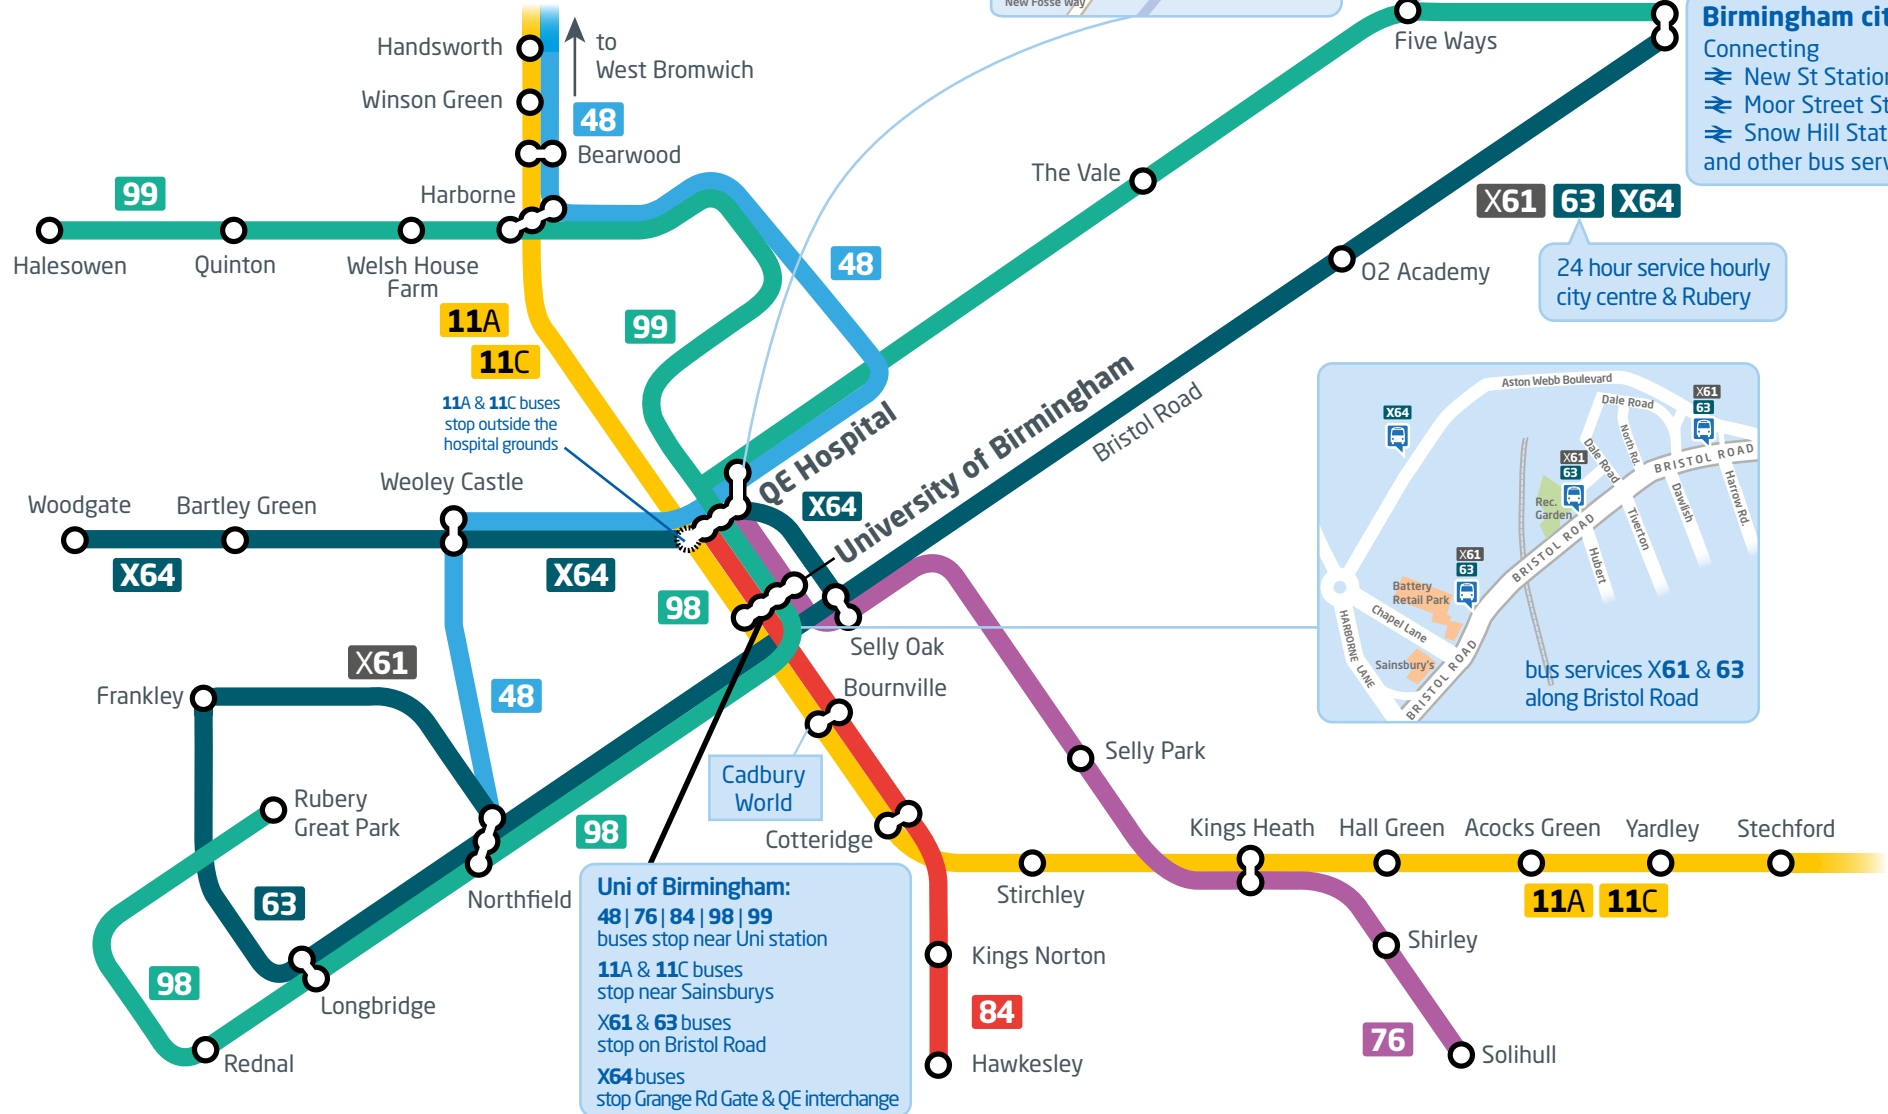

# getting to uni is easy by bus

Getting to the University of Birmingham is easy by bus with our extensive network serving the campus from locations across the city.

Wherever you're going at whatever time of day our buses can take you there with fantastic value tickets and bus passes. We recommend West Midlands Student Bus Pass.

travel to uni in style on Platinum

**X61**

- EXTRA LEG ROOM & COMFY SEATS
- NEXT STOP ANNOUNCEMENTS
- FREE WI-FI
- GREENER EMISSIONS

**Birmingham city centre**  
Connecting  
 ⇌ New St Station  
 ⇌ Moor Street Station  
 ⇌ Snow Hill Station  
 and other bus services

24 hour service hourly city centre & Rubery

**Uni of Birmingham:**  
**48 | 76 | 84 | 98 | 99** buses stop near Uni station  
**11A & 11C** buses stop near Sainsburys  
**X61 & 63** buses stop on Bristol Road  
**X64** buses stop Grange Rd Gate & QE interchange