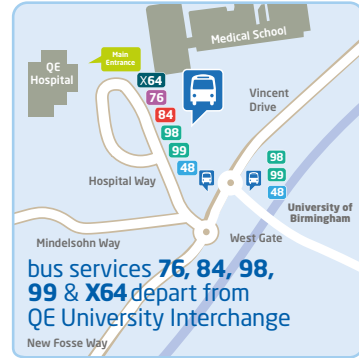

# getting to uni is easy by bus

Getting to the University of Birmingham is easy by bus with our extensive network serving the campus from locations across the city.

Wherever you're going at whatever time of day our buses can take you there with fantastic value tickets and bus passes. We recommend West Midlands Student Bus Pass.

travel to uni in style on Platinum

**X61**

- EXTRA LEG ROOM & COMFY SEATS
- NEXT STOP ANNOUNCEMENTS
- FREE WI-FI
- GREENER EMISSIONS

**Birmingham city centre**  
Connecting  
 ⇌ New St Station  
 ⇌ Moor Street Station  
 ⇌ Snow Hill Station  
 and other bus services

24 hour service hourly city centre & Rubery

**Uni of Birmingham:**  
**48 | 76 | 84 | 98 | 99** buses stop near Uni station  
**11A & 11C** buses stop near Sainsburys  
**X61 & 63** buses stop on Bristol Road  
**X64** buses stop Grange Rd Gate & QE interchange