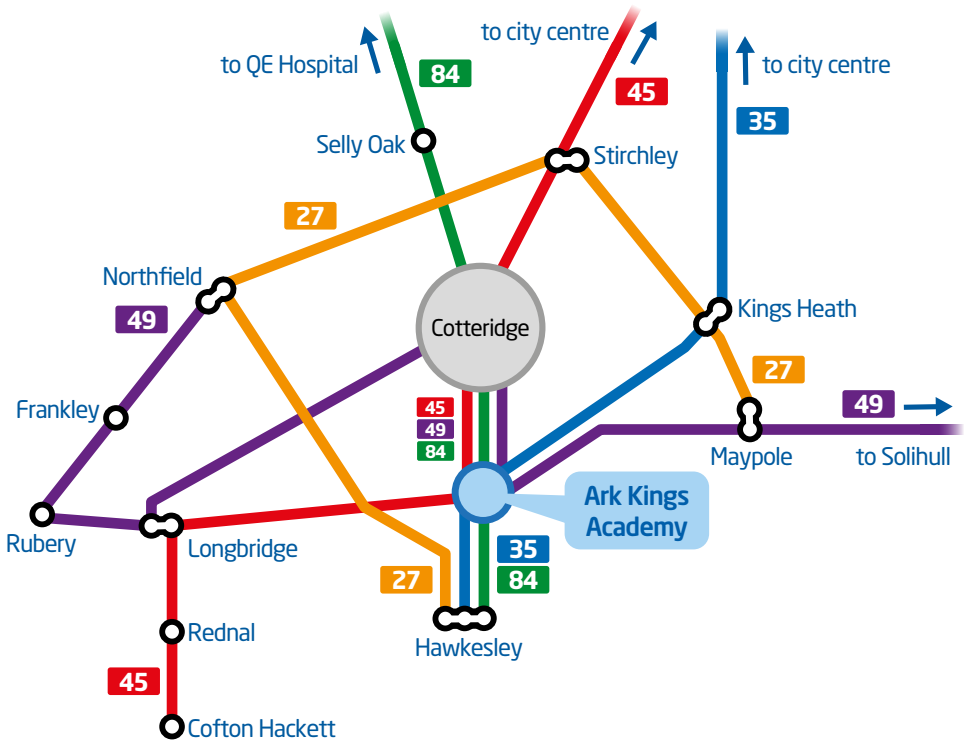

getting to Ark Kings Academy by bus

our services for pupils at Ark Kings Academy:

27 buses up to every 20 minutes for pupils living in Maypole | Kings Heath | Northfield | West Heath | Hawkesley

35 buses up to every 10 minutes for pupils living in city centre | Moseley | Kings Heath | Hawkesley

45 buses up to every 10 minutes for pupils living in city centre | Stirchley | Cotteridge | West Heath | Longbridge | Rednal | Cofton Hackett

49 buses up to every 15 minutes for pupils living in Solihull | Maypole | Kings Norton | West Heath | Longbridge | Rubery | Frankley | Northfield

84 buses up to every 60 minutes for pupils living in Selly Oak | Cotteridge | Kings Norton | Hawkesley