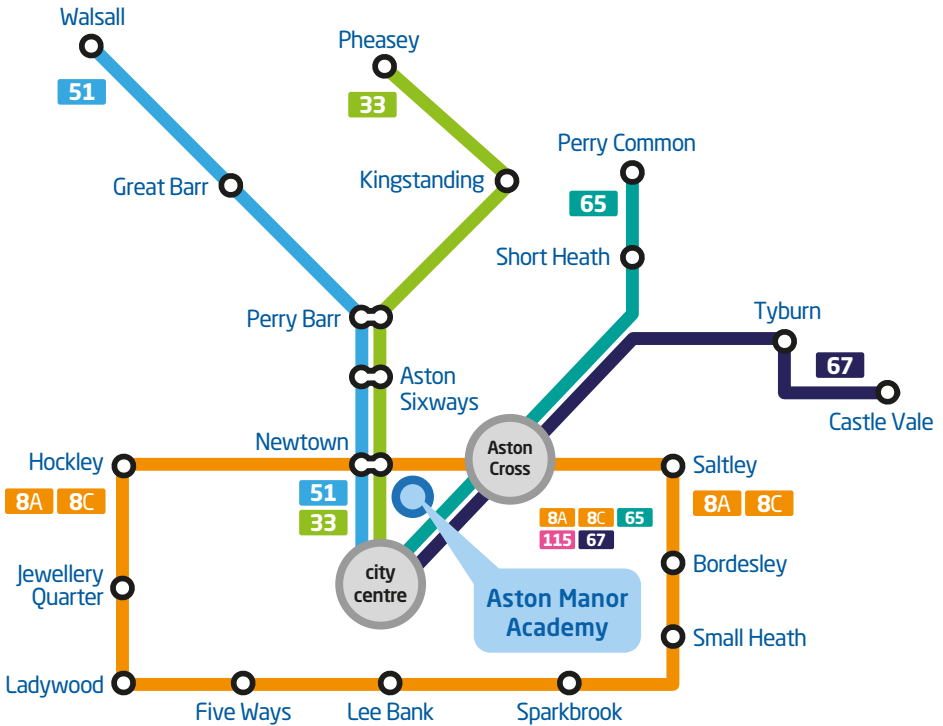

getting to **Aston Manor Academy** by bus

our services for pupils at **Aston Manor Academy**:

8A 8C buses up to every 10 minutes for pupils living in

Saltley | Aston Cross | Hockley | Five Ways | Sparkbrook | Small Heath | Saltley **8A**
Saltley | Small Heath | Sparkbrook | Five Ways | Hockley | Aston Cross | Saltley **8C**

33 buses up to every 8 minutes for pupils living in
city centre | Aston | Perry Bar | Kingstanding | Pheasey

51 buses up to every 8 minutes for pupils living in
city centre | Aston | Perry Bar | Great Barr | Walsall

65 buses up to every 9 minutes for pupils living in
city centre | Aston | Short Heath | Perry Common

67 buses up to every 9 minutes for pupils living in
city centre | Aston | Tyburn Road | Castle Vale