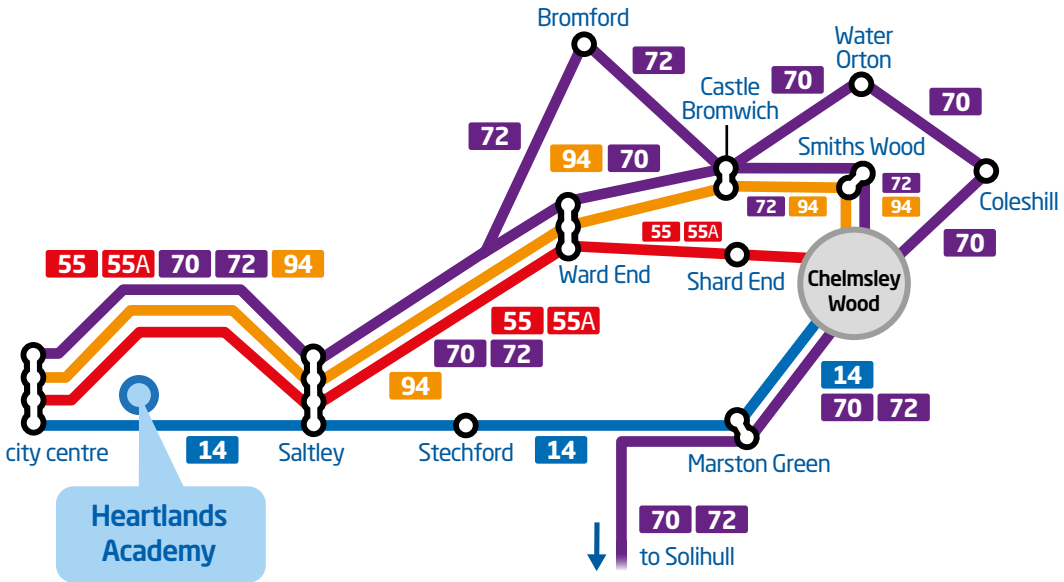

getting to Heartlands Academy by bus

our services for pupils at Heartlands Academy:

14 buses up to every 7 minutes for pupils living in city centre | Saltley | Alum Rock | Stechford | Marston Green | Chelmsley Wood

55 55A buses up to every 7 minutes for pupils living in city centre | Washwood Heath | Ward End | Shard End | Kingshurst | Chelmsley Wood

70 buses up to every 20 minutes for pupils living in city centre | Washwood Heath | Castle Bromwich | Water Orton | Coleshill Chelmsley Wood | Solihull

72 buses up to every 15 minutes for pupils living in city centre | Washwood Heath | Bromford Bridge | Castle Bromwich | Chelmsley Wood Solihull

94 buses up to every 7 minutes for pupils living in city centre | Washwood Heath | Castle Bromwich | Smiths Wood | Chelmsley Wood