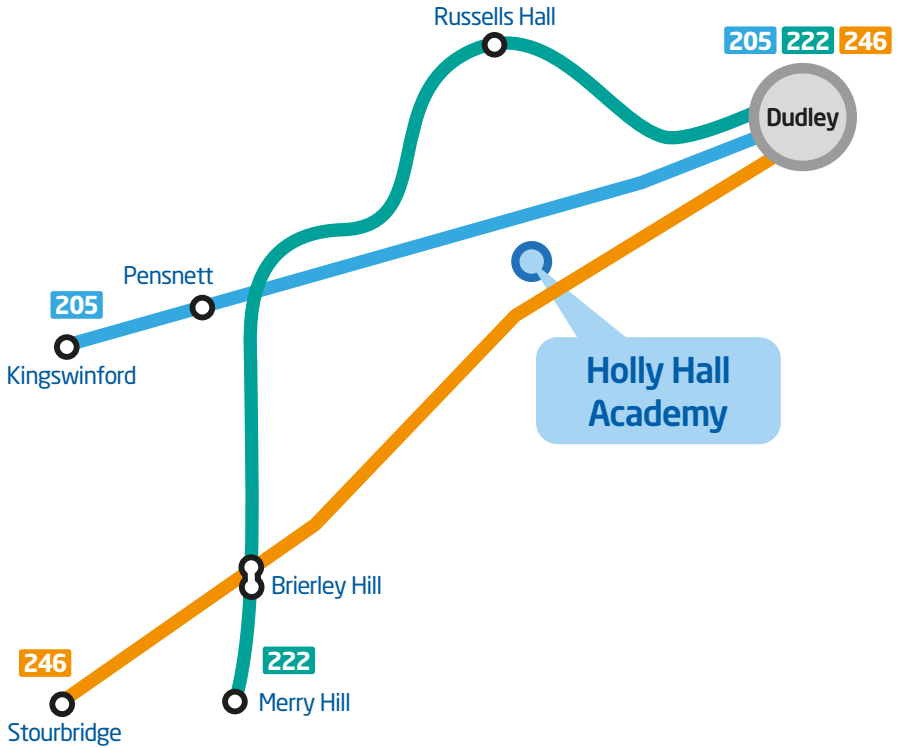

# getting to Holly Hall Academy by bus

## our services for pupils at Holly Hall Academy:

**205** buses up to every 30 minutes for pupils living in Dudley | Pensnett | Kingswinford

**222** buses up to every 15 minutes for pupils living in Dudley | Russells Hall | Brierley Hill | Merry Hill

**246** buses up to every 8 minutes for pupils living in Dudley | Brierley Hill | Stourbridge