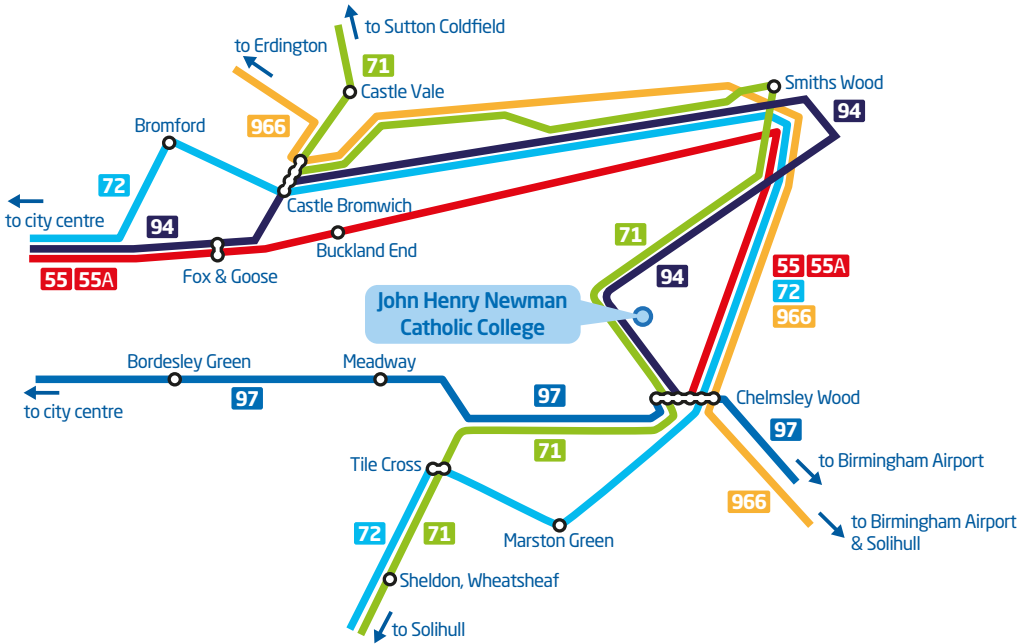

getting to John Henry Newman Catholic College by bus

our services for pupils at John Henry Newman Catholic College:

55 55A buses up to every 7-8 minutes for pupils living in city centre | Saltley | Washwood Heath | Kendrick Avenue | Shard End

71 buses up to every 15 minutes for pupils living in Solihull | Sheldon | Garretts Green | Castle Vale | Sutton Coldfield

72 buses up to every 30 minutes for pupils living in Solihull | Sheldon | Garretts Green | Chelmsley Wood | Castle Bromwich | Bromford city centre

94 buses up to every 7-8 minutes for pupils living in city centre | Saltley | Fox & Goose | Castle Bromwich | Arran Way | Chelmsley Wood

97 buses up to every 5 minutes for pupils living in city centre | Bordesley Green | The Mackadown | Chelmsley Wood | Pine Square

966 buses up to every 30 minutes for pupils living in Solihull | Chelmsley Wood | Castle Bromwich | Erdington