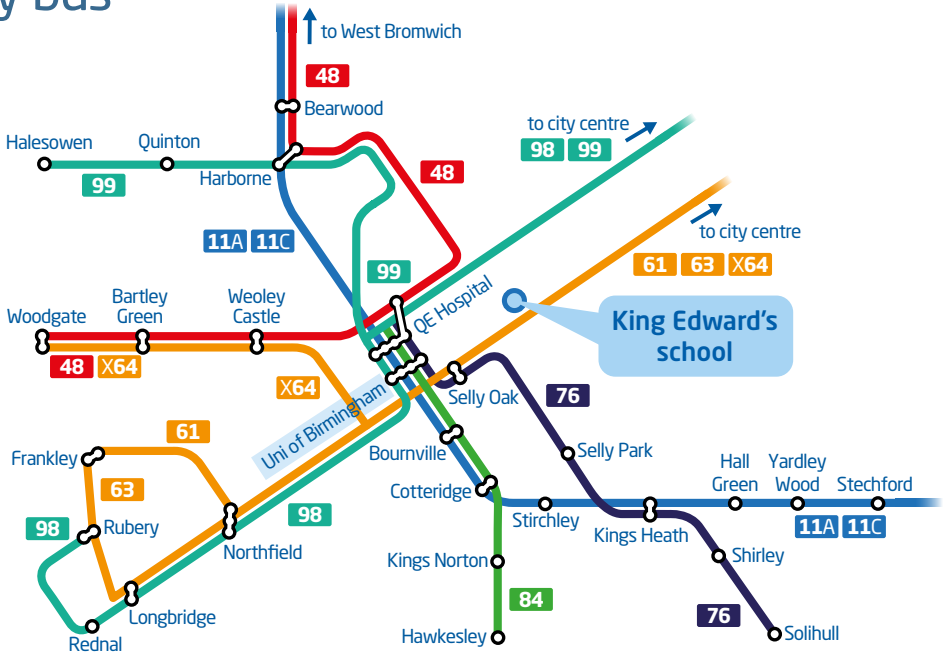

getting to King Edwards Boys school by bus

our services for pupils at King Edward's school:

11A 11C buses up to every 8-9 minutes for pupils living in Perry Barr | Bearwood | Cotteridge | Kings Heath | Acocks Green | Erdington | Perry Barr **11A** | Perry Barr | Erdington | Acocks Green | Kings Heath | Cotteridge | Bearwood | Perry Barr **11C**

48 buses up to every 30 minutes for pupils living in Woodgate | Weoley Castle | Harborne | Bearwood | Smethwick | West Bromwich

61 63 X64 buses up to every 4-5 minutes for pupils living in city centre | Selly Oak | Weoley Castle **X64** | Northfield **61 63** | Longbridge **63** | Frankley Beeches Road **61** | Rubery **63** | Frankley **61 63**

76 buses up to every 20 minutes for pupils living in Selly Park | Kings Heath | Yardley Wood | Hall Green | Shirley | Solihull

84 buses up to every 60 minutes for pupils living in Selly Oak | Bournville | Cotteridge | Kings Norton | Hawkesley

98 buses up to every 20 minutes for pupils living in city centre | Selly Oak | Northfield | Longbridge Island | Rubery

99 buses up to every 20 minutes for pupils living in city centre | Edgbaston | Harborne | Quinton | Halesowen