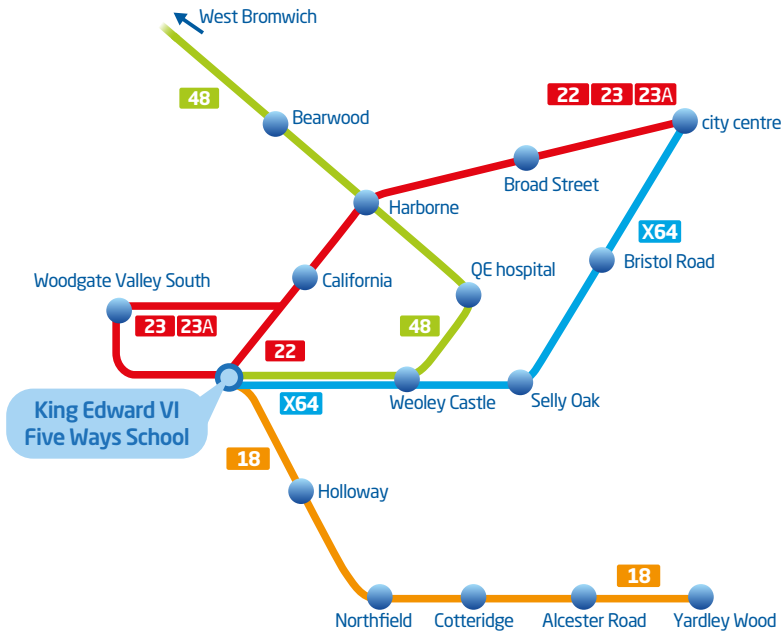

getting to King Edward VI Five Ways school by bus

our services for pupils at King Edward VI Five Ways School:

18 buses up to every 9-10 minutes for pupils living in
Yardley Wood | Cotteridge | Northfield | Bangham Pit | Bartley Green

22 buses up to every 15 minutes for pupils living in
city centre | Harborne | California | Bartley Green | Woodgate

23 23A buses up to every 15 minutes for pupils living in
city centre | Harborne | California | Woodgate Valley South | Woodgate

48 buses up to every 30 minutes for pupils living in
West Bromwich | Smethwick | Londonderry | Bearwood | Harborne | Selly Oak
Weoley Castle | Bartley Green

X64 buses up to every 20-30 minutes for pupils living in
city centre | Selly Oak | Weoley Castle | Woodgate | Kitwell