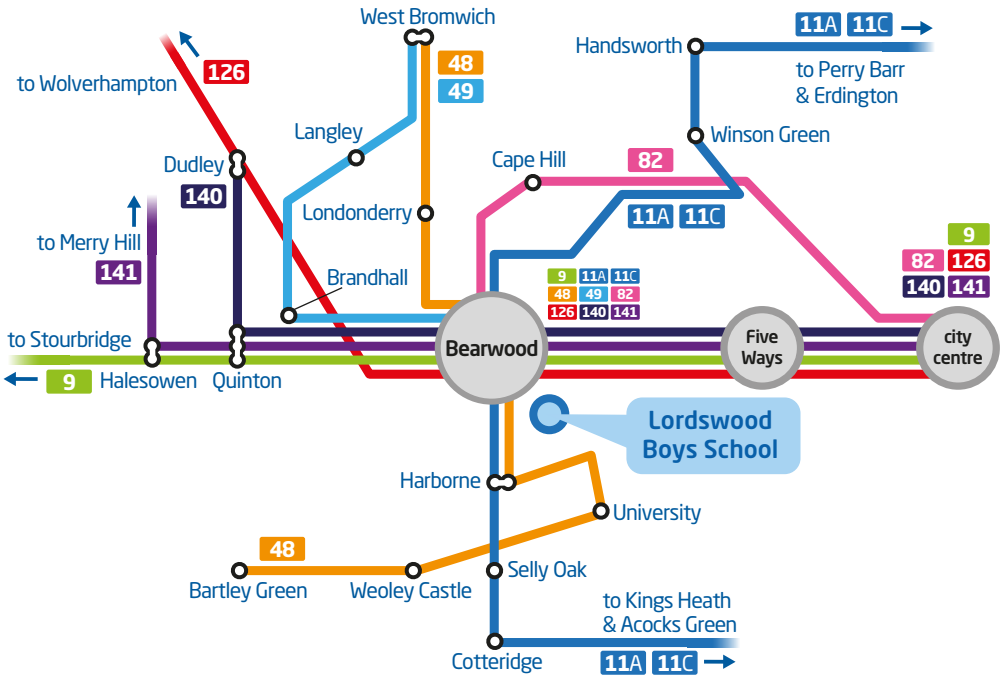

## our services for pupils at Lordswood Boys School:

**9** buses up to every 7-8 minutes for pupils living in city centre | Five Ways | Quinton | Halesowen | Lye | Stourbridge

**111A 111C** buses up to every 8-9 minutes for pupils living in Perry Barr | Handsworth | Selly Oak | Kings Heath | Acocks Green | Erdington | Perry Barr **111A** | Perry Barr | Erdington | Acocks Green | Kings Heath | Selly Oak | Handsworth | Perry Barr **111C**

**48** buses up to every 30 minutes for pupils living in West Bromwich | Londonderry | Warley | Bearwood | Harborne | Weoley Castle | Bartley Green

**49** buses up to every 20 minutes for pupils living in West Bromwich | Langley | Brandhall | Bearwood

**82** buses up to every 10 minutes for pupils living in city centre | Cape Hill | Bearwood

**126** buses up to every 10 minutes for pupils living in city centre | Five Ways | Bearwood | Causeway Green | Dudley | Roseville | Wolverhampton

**140** buses up to every 30 minutes for pupils living in city centre | Five Ways | Bearwood | Quinton | Blackheath | Dudley

**141** buses up to every 30 minutes for pupils living in city centre | Five Ways | Bearwood | Quinton | Halesowen | Oldhill | Cradley Heath | Merry Hill