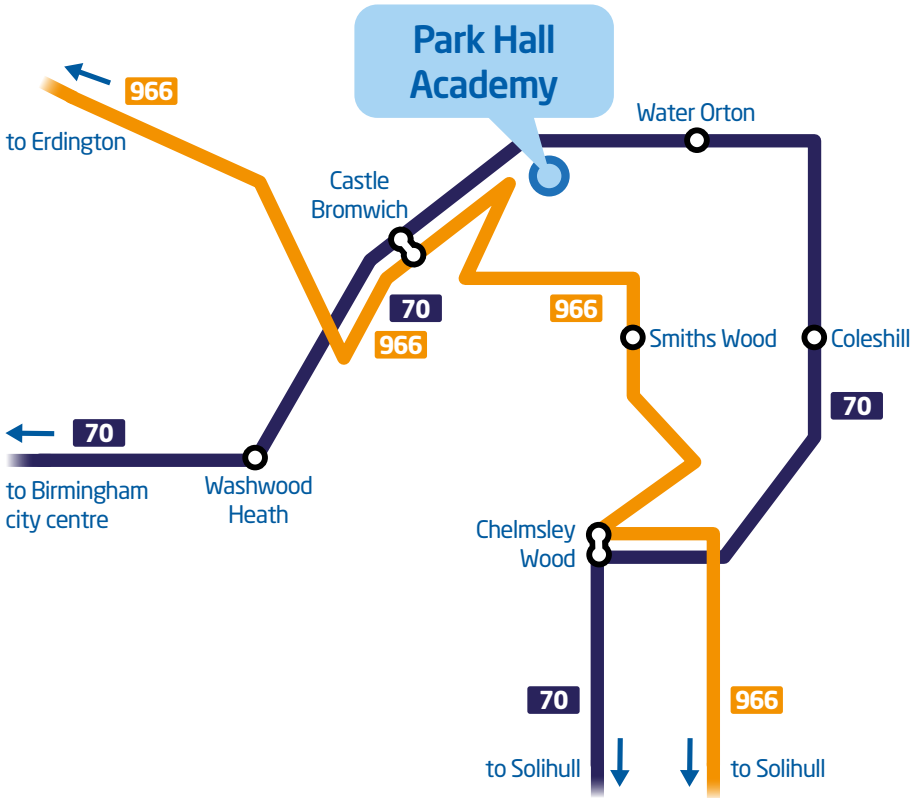

getting to Park Hall Academy by bus

our services for pupils at Park Hall Academy:

70 buses up to every 20 minutes for pupils living in Birmingham city centre | Washwood Heath | Castle Bromwich | Water Orton | Coleshill | Chelmsley Wood | Solihull

966 buses up to every 30 minutes for pupils living in Erdington | Castle Bromwich | Smiths Wood | Chelmsley Wood | Damsonwood | Solihull