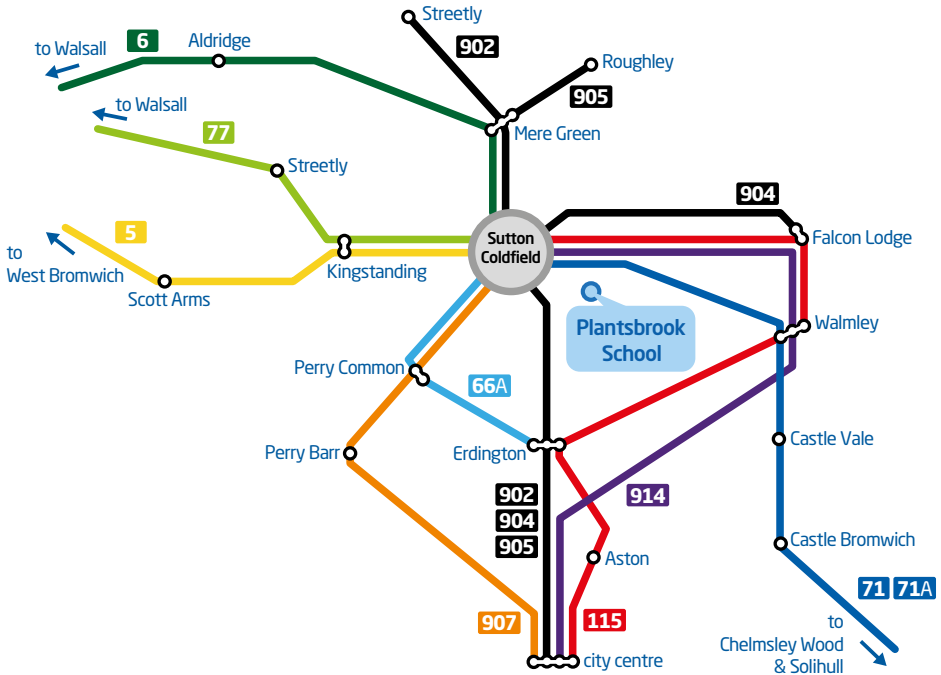

getting to Plantsbrook School by bus

our services for pupils at **Plantsbrook School**:

5 buses up to every 8 minutes for pupils living in **West Bromwich | Kingstanding | Sutton Coldfield**

6 buses up to every 30 minutes for pupils living in **Walsall | Aldridge | Mere Green | Sutton Coldfield**

66A buses up to every 30 minutes for pupils living in **Erdington | Perry Common | Sutton Coldfield**

71 71A buses up to every 20 minutes for pupils living in **Solihull | Garretts Green | Castle Vale | Walmley | Sutton Coldfield**

77 buses up to every 30 minutes for pupils living in **Walsall | Streetly | Kingstanding | Sutton Coldfield**

115 buses up to every 30 minutes for pupils living in **city centre | Aston | Erdington | Falcon Lodge | Sutton Coldfield**

902 904 905 buses up to every 7 minutes for pupils living in **city centre | Erdington | Sutton Coldfield | Streetly | Falcon Lodge 904 | Mere Green 902 905**
Roughley 905 | Streetly 902

907 buses up to every 10 minutes for pupils living in **city centre | Perry Barr | Perry Common | Sutton Coldfield**